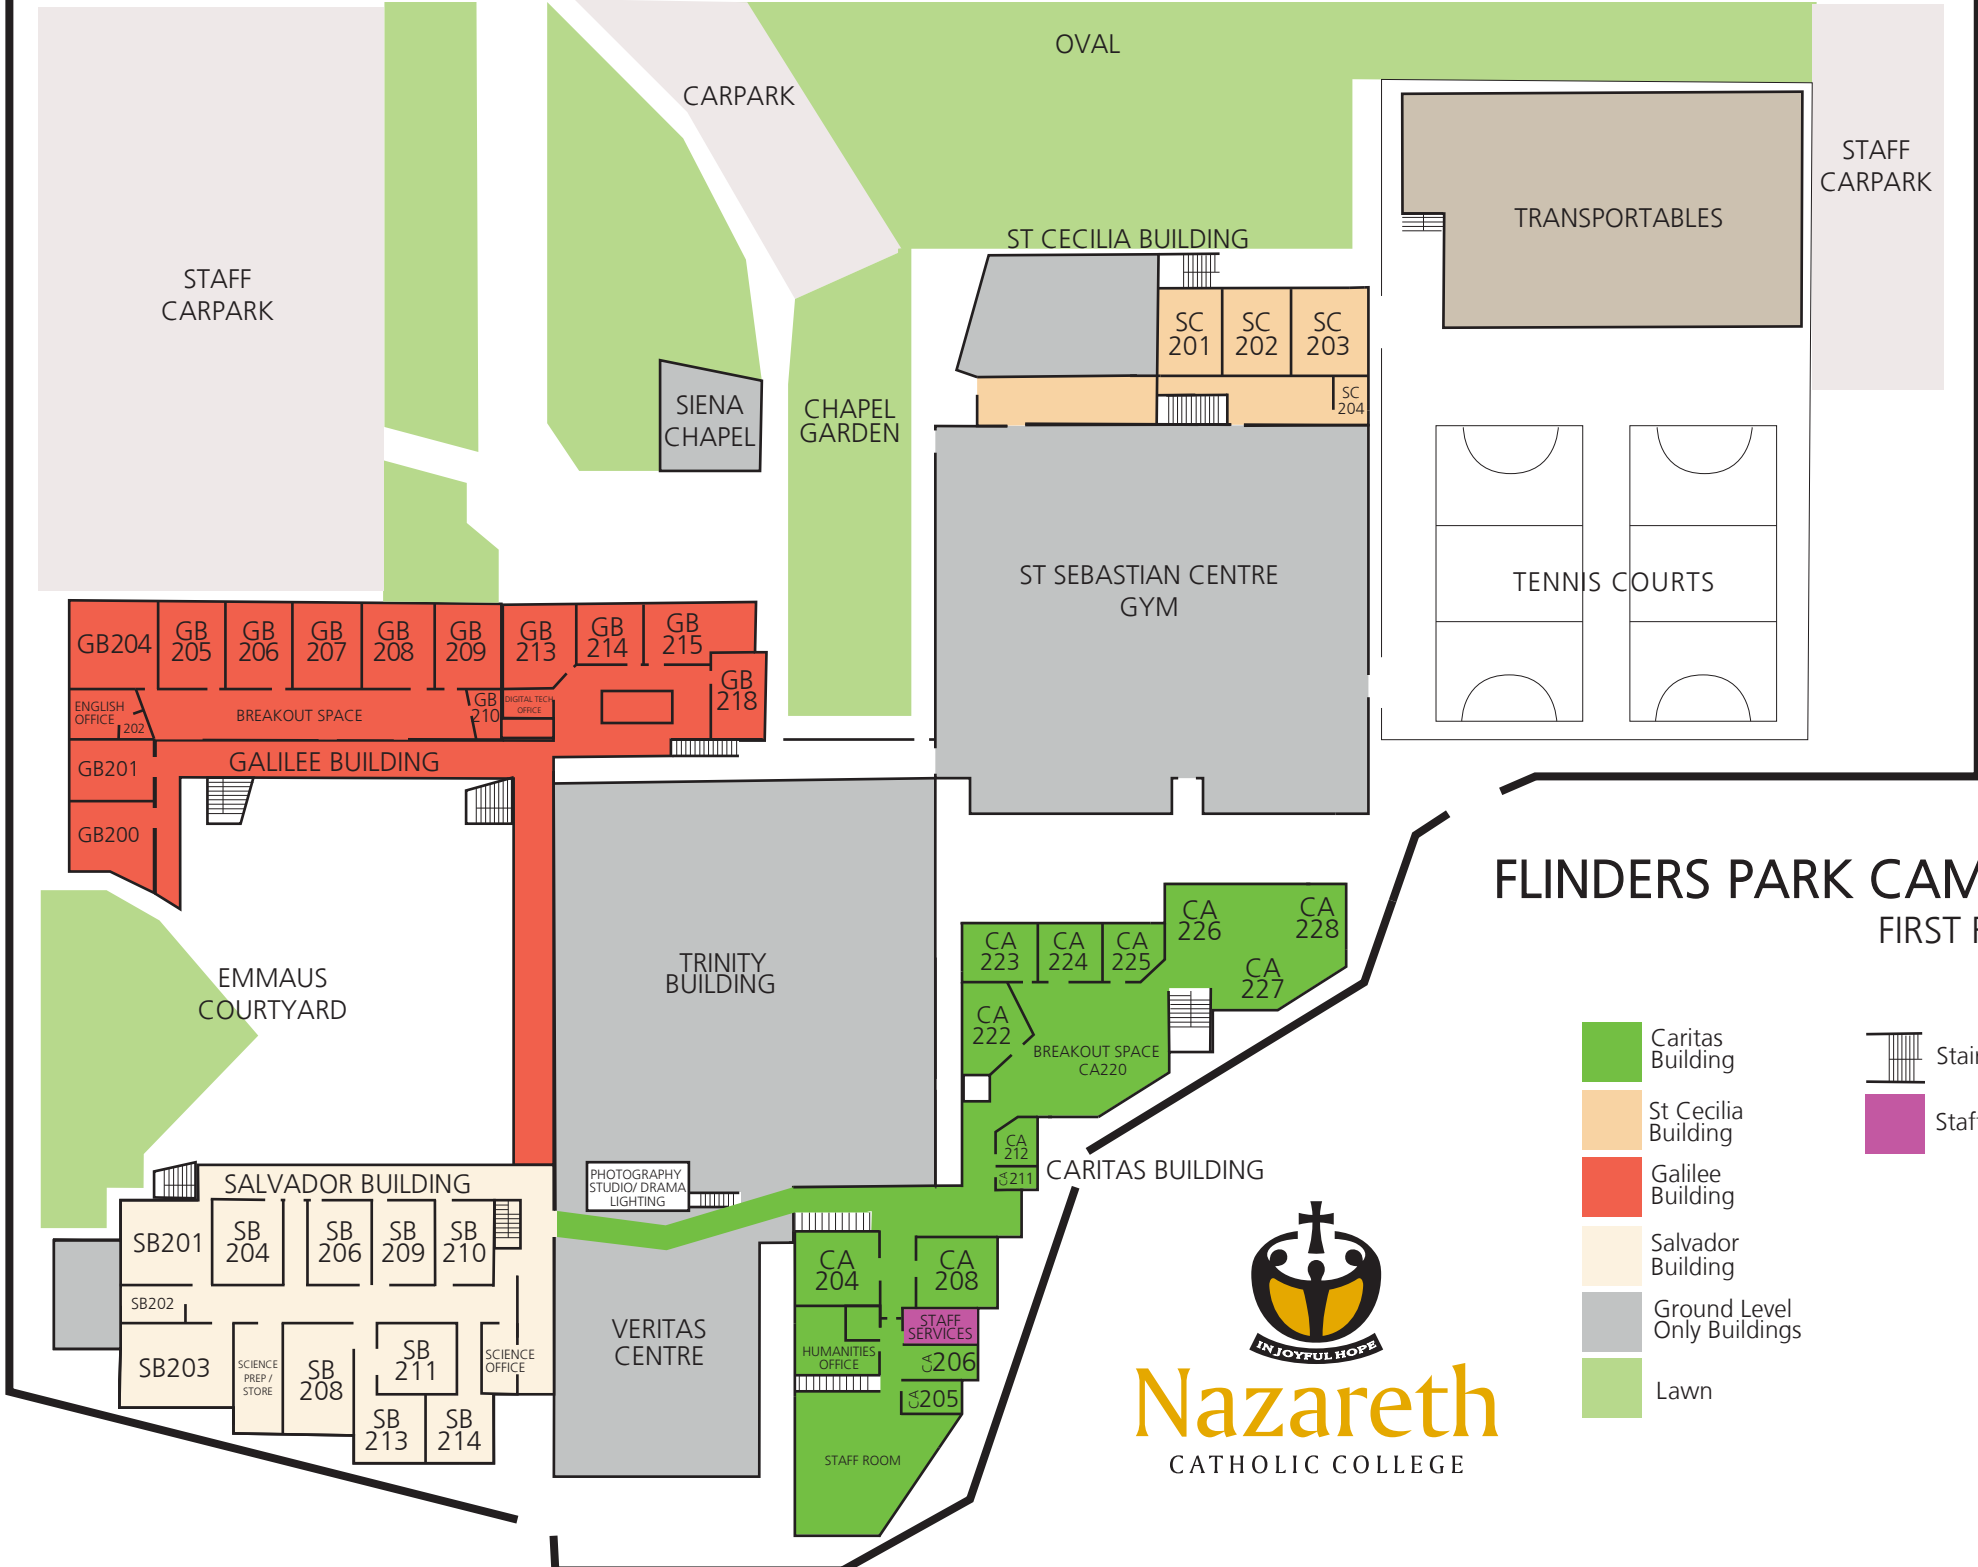

# FLINDERS PARK CAMPUS GROUND FLOOR

- |   |                     |   |                  |
|---|---------------------|---|------------------|
|   | Caritas Building    |   | Stairs           |
|  | Chevalier Building  |  | Unisex Toilets   |
|  | Galilee Building    |  | Access Toilets   |
|  | Salvador Building   |  | Girls' Toilets   |
|  | St Sebastian Centre |  | Boys' Toilets    |
|  | St Cecilia Building |  | Canteen / Cafe   |
|  | Trinity Building    |  | IT Support       |
|  | Transportables      |  | Counsellors      |
|  | Lawn                |  | Student Services |

# FLINDERS PARK CAMPUS FIRST FLOOR

- Caritas Building
- St Cecilia Building
- Galilee Building
- Salvador Building
- Ground Level Only Buildings
- Lawn
- Stairs
- Staff Services