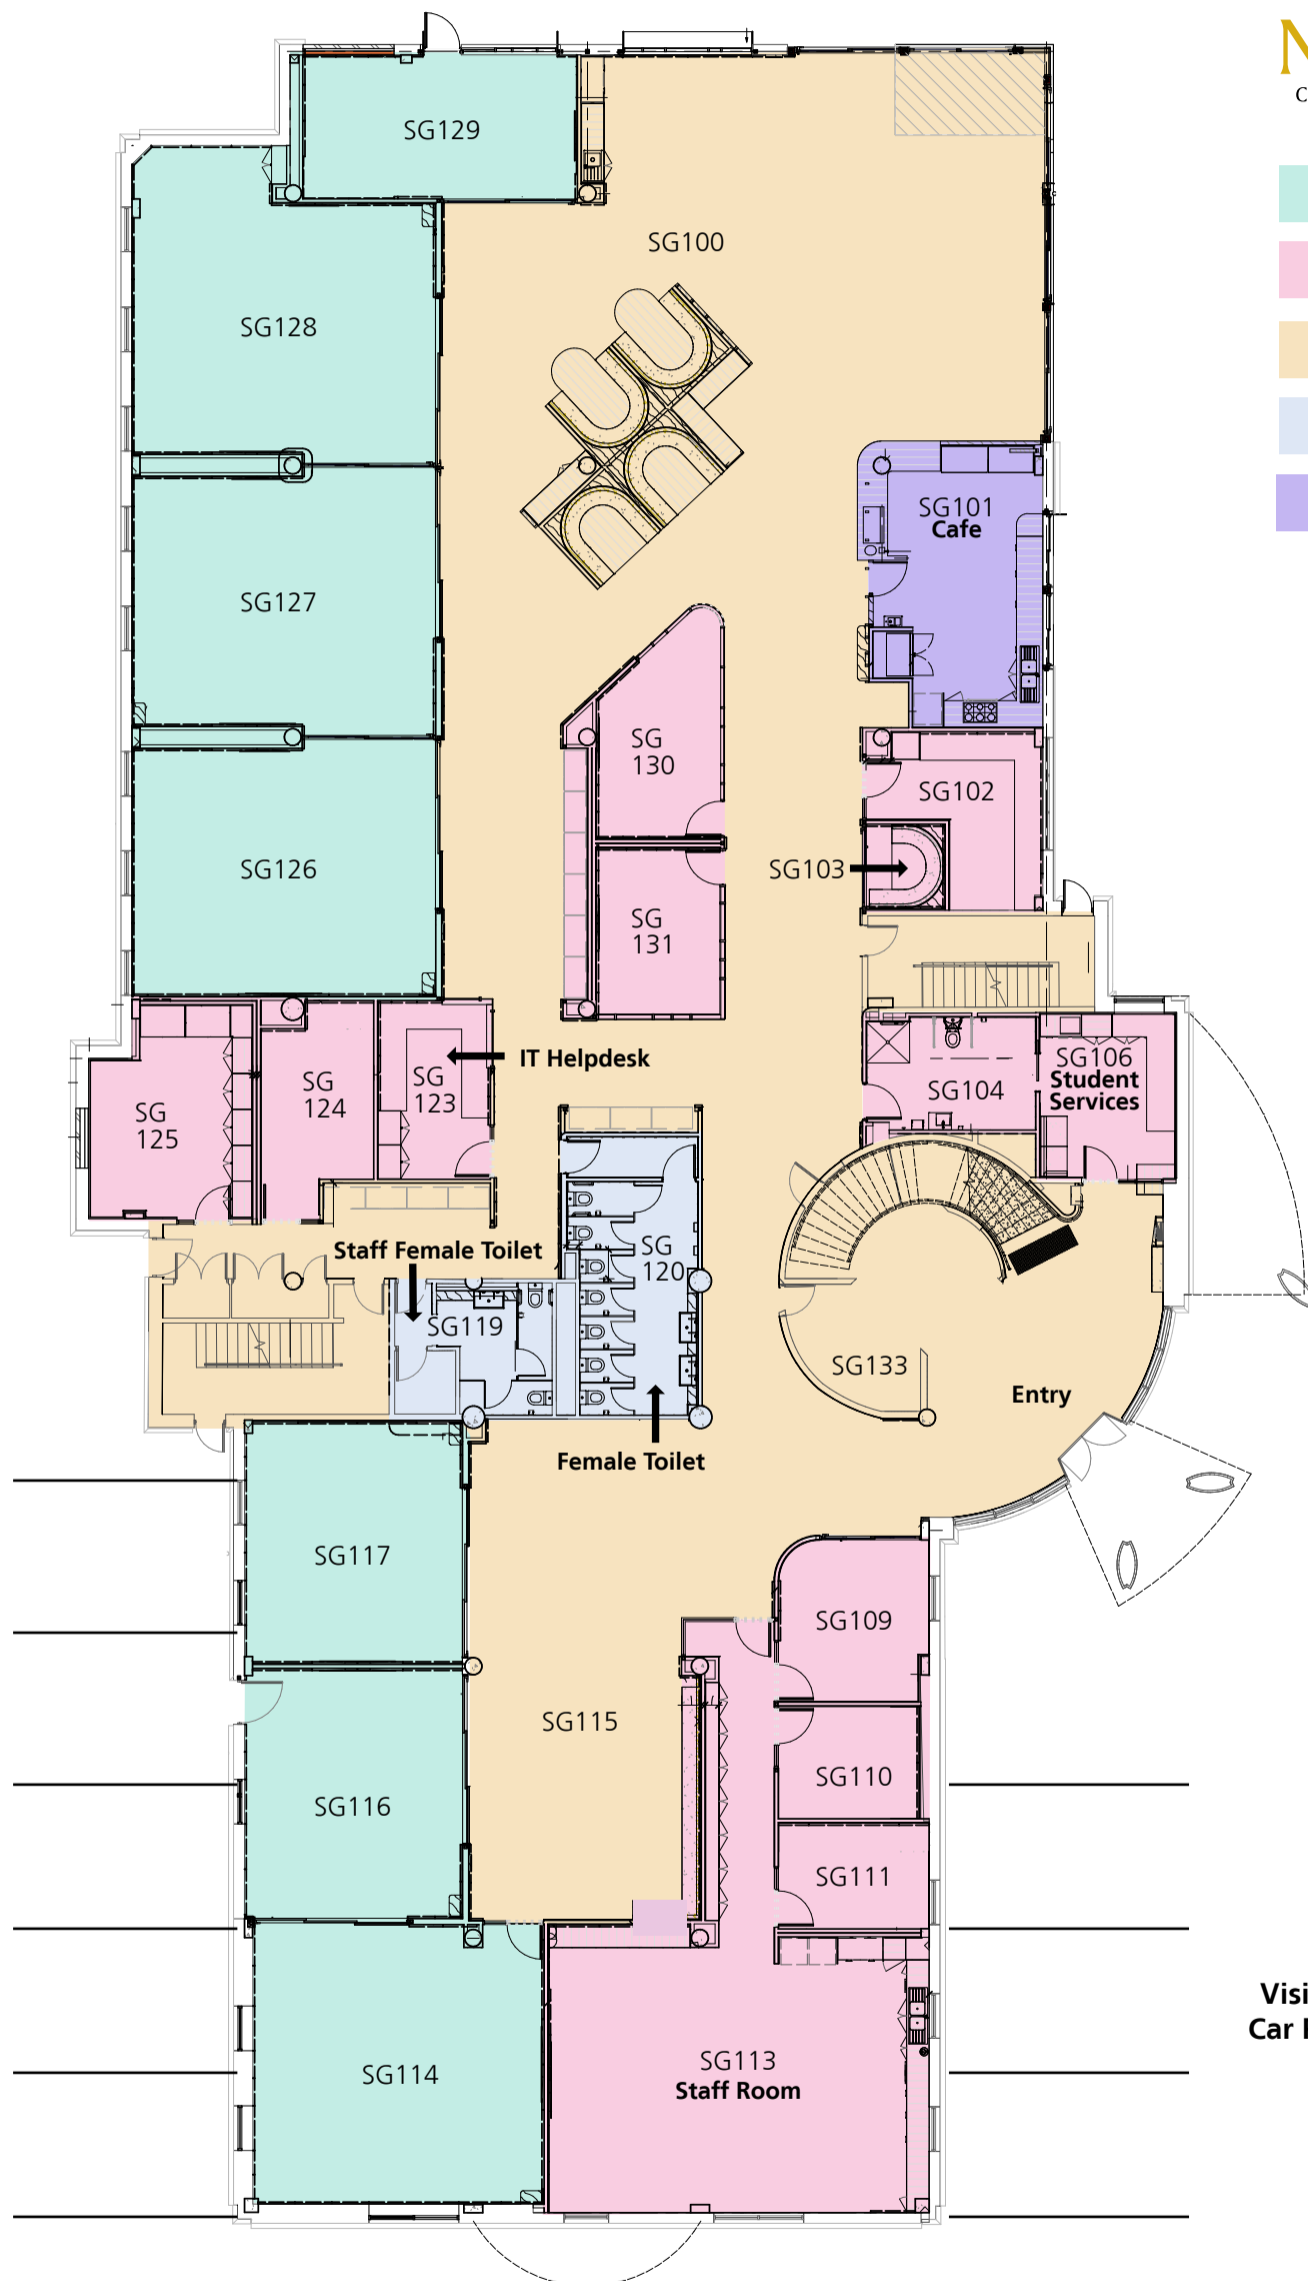

Nazareth St Gabriel Centre

Ground Floor

Nazareth
CATHOLIC COMMUNITY

-  Student Classrooms
-  Staff Spaces
-  Open learning Spaces
-  Toilets
-  Cafe

Staff
and
Student
Car Park

Staff
and
Student
Car Park

Visitor
Car Park

Arthur Lemon Avenue

Arthur Lemon Avenue

Nazareth St Gabriel Centre

First Floor

Nazareth
CATHOLIC COMMUNITY

-  Student Classrooms
-  Staff Spaces
-  Open learning Spaces
-  Toilets