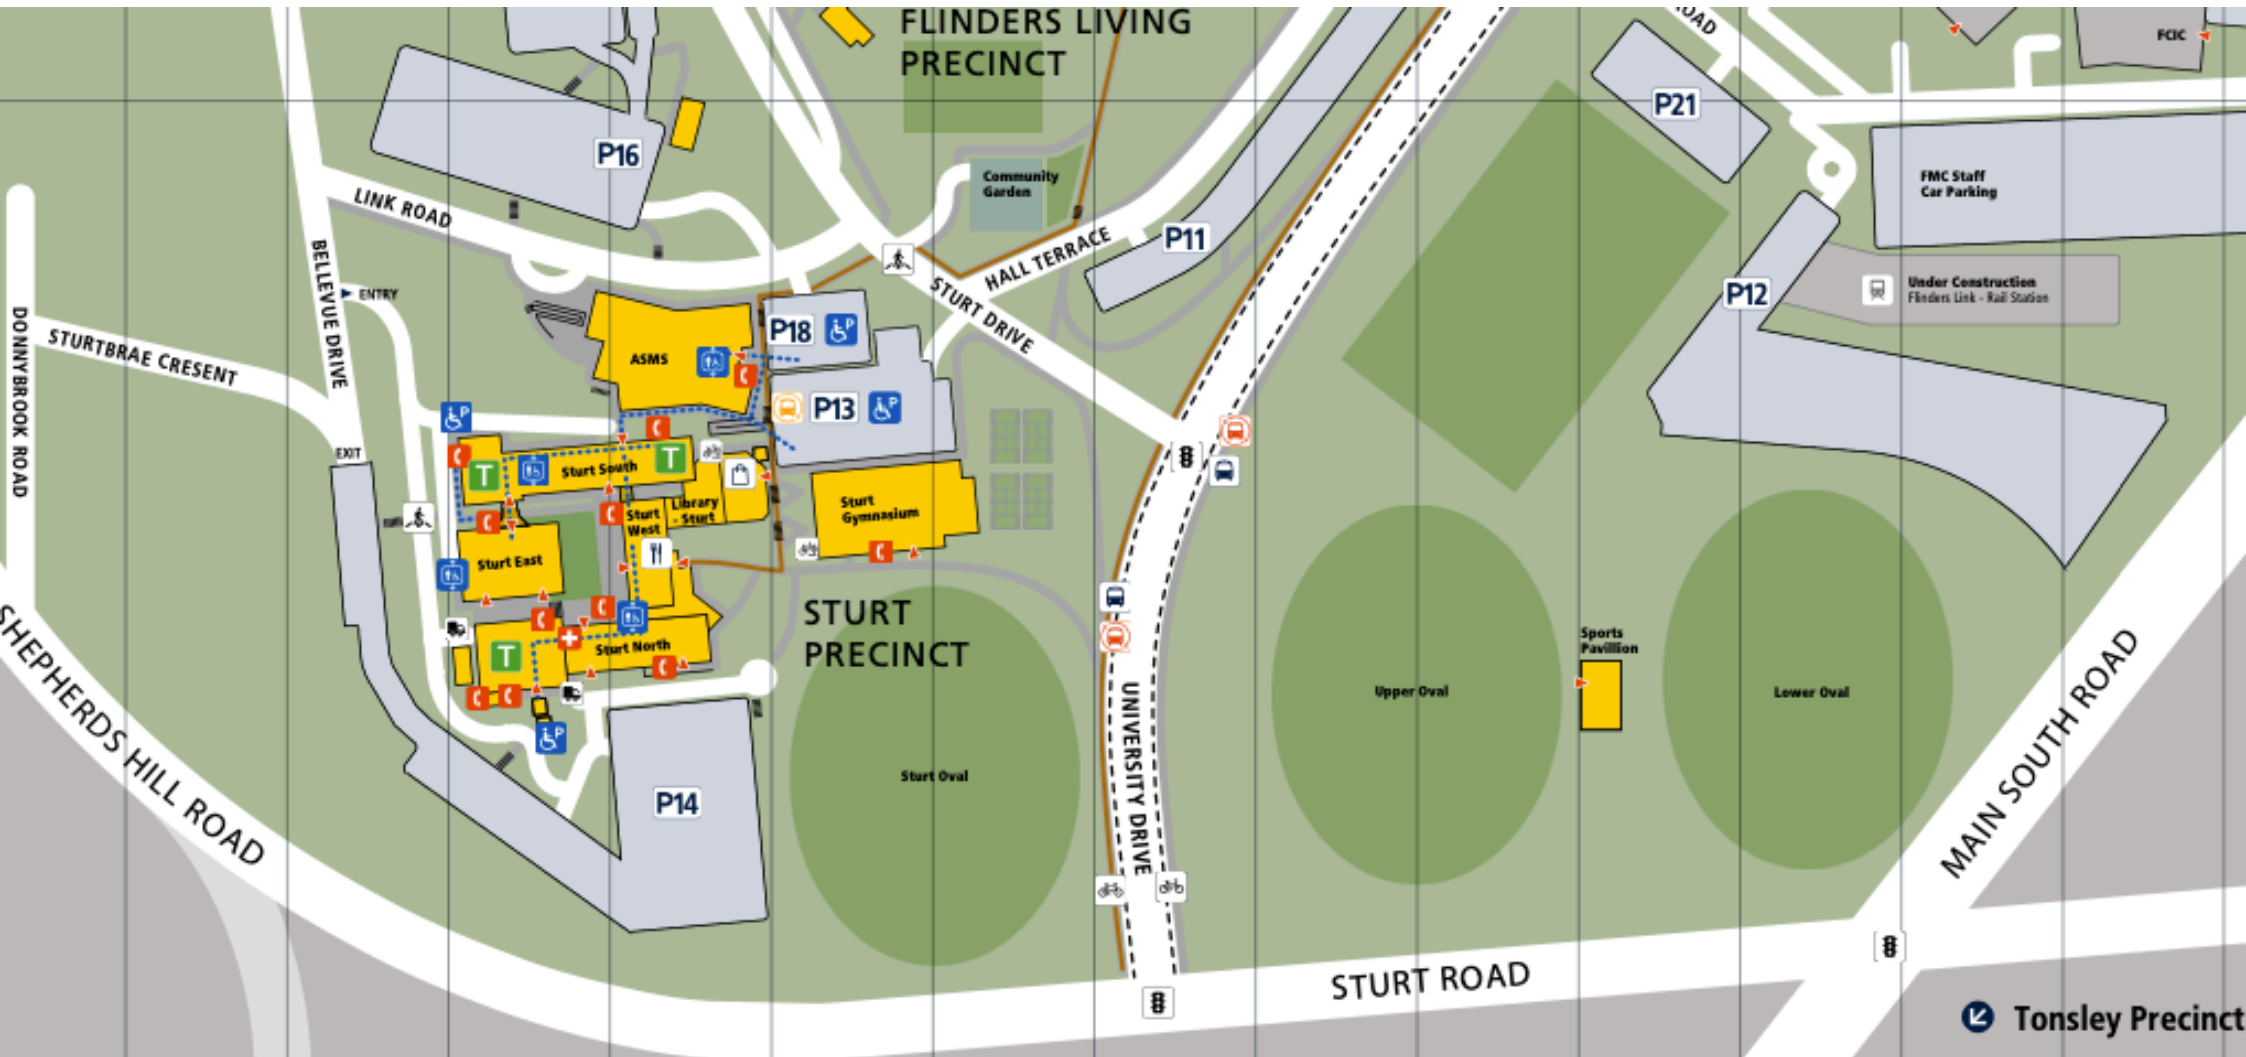

Gawler site map:

The Parks – 46 Cowan St Angle Park

Trinity Main Oval, Waldeck Oval (Greening Dr, Evanston Park)

Trinity College Gawler Backroad Oval – off Alexander Ave, Evanston Park

Trinity College Gawler River Oval – Heaslip & Angle Vale Rd, Angle Vale