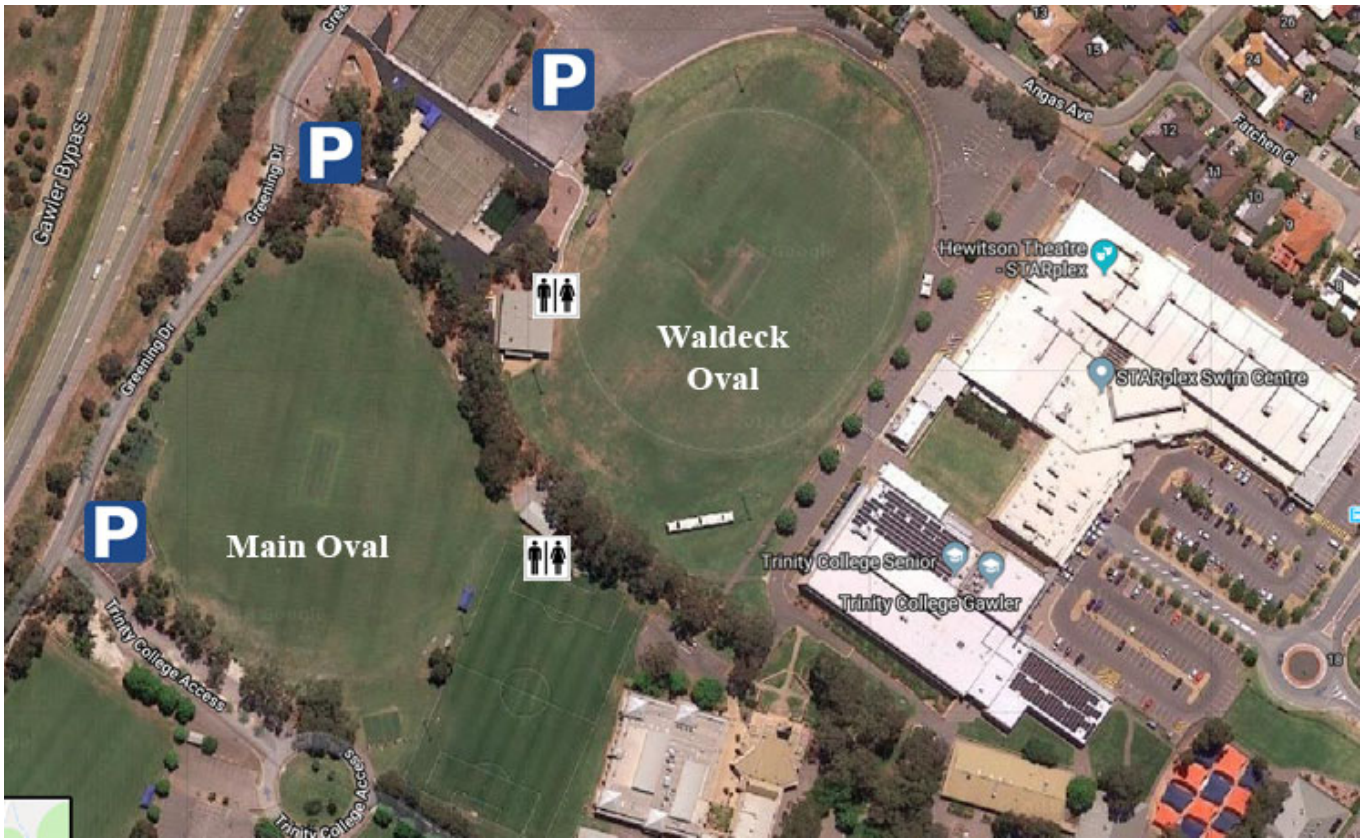

Gawler site map:

The Parks – 46 Cowan St Angle Park

Trinity Main Oval, Waldeck Oval (Greening Dr, Evanston Park)

Trinity College Gawler Backroad Oval – off Alexander Ave, Evanston Park

Trinity College Gawler River Oval – Heaslip & Angle Vale Rd, Angle Vale