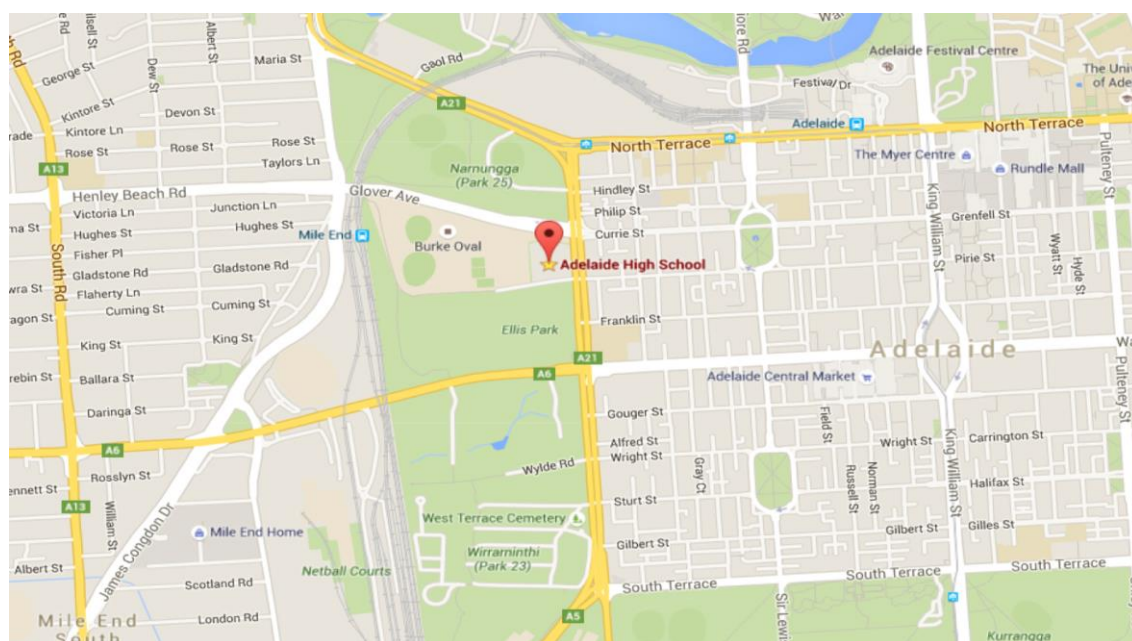

Adelaide High School Sports Map

**ADELAIDE
HIGH SCHOOL**

Parking is behind the school near the Gymnasium, however there is **strictly no right hand turn** to the rear carpark from West Terrace. Please come from Franklin Street or Sir Donald Bradman Drive.

Not only for school but for life

West Terrace, Adelaide
South Australia 5000
Phone +61 8 8231 9373
Fax +61 8 8212 7827
office@adelaidehs.sa.edu.au
www.adelaidehs.sa.edu.au

Government of South Australia
Department for Education and
Child Development

Department for Education and
Child Development T/A
South Australian Government Schools
CRICOS Provider Number 00018A