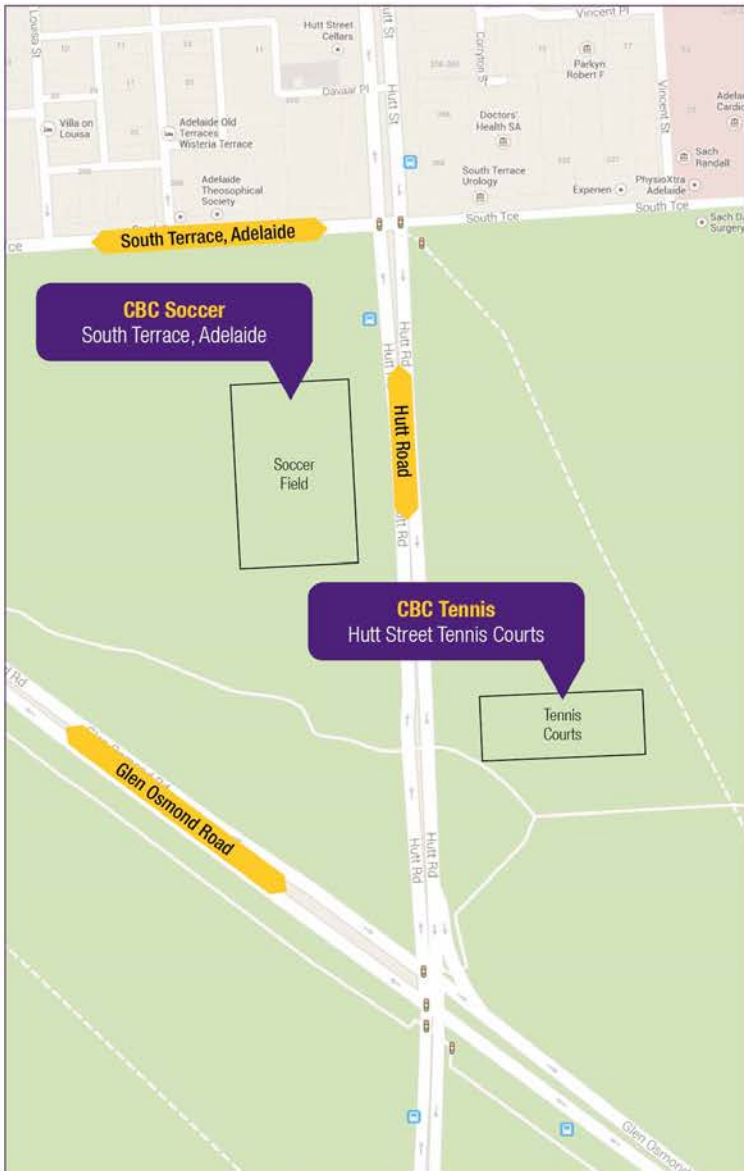

CHRISTIAN BROTHERS COLLEGE

Sports Venues