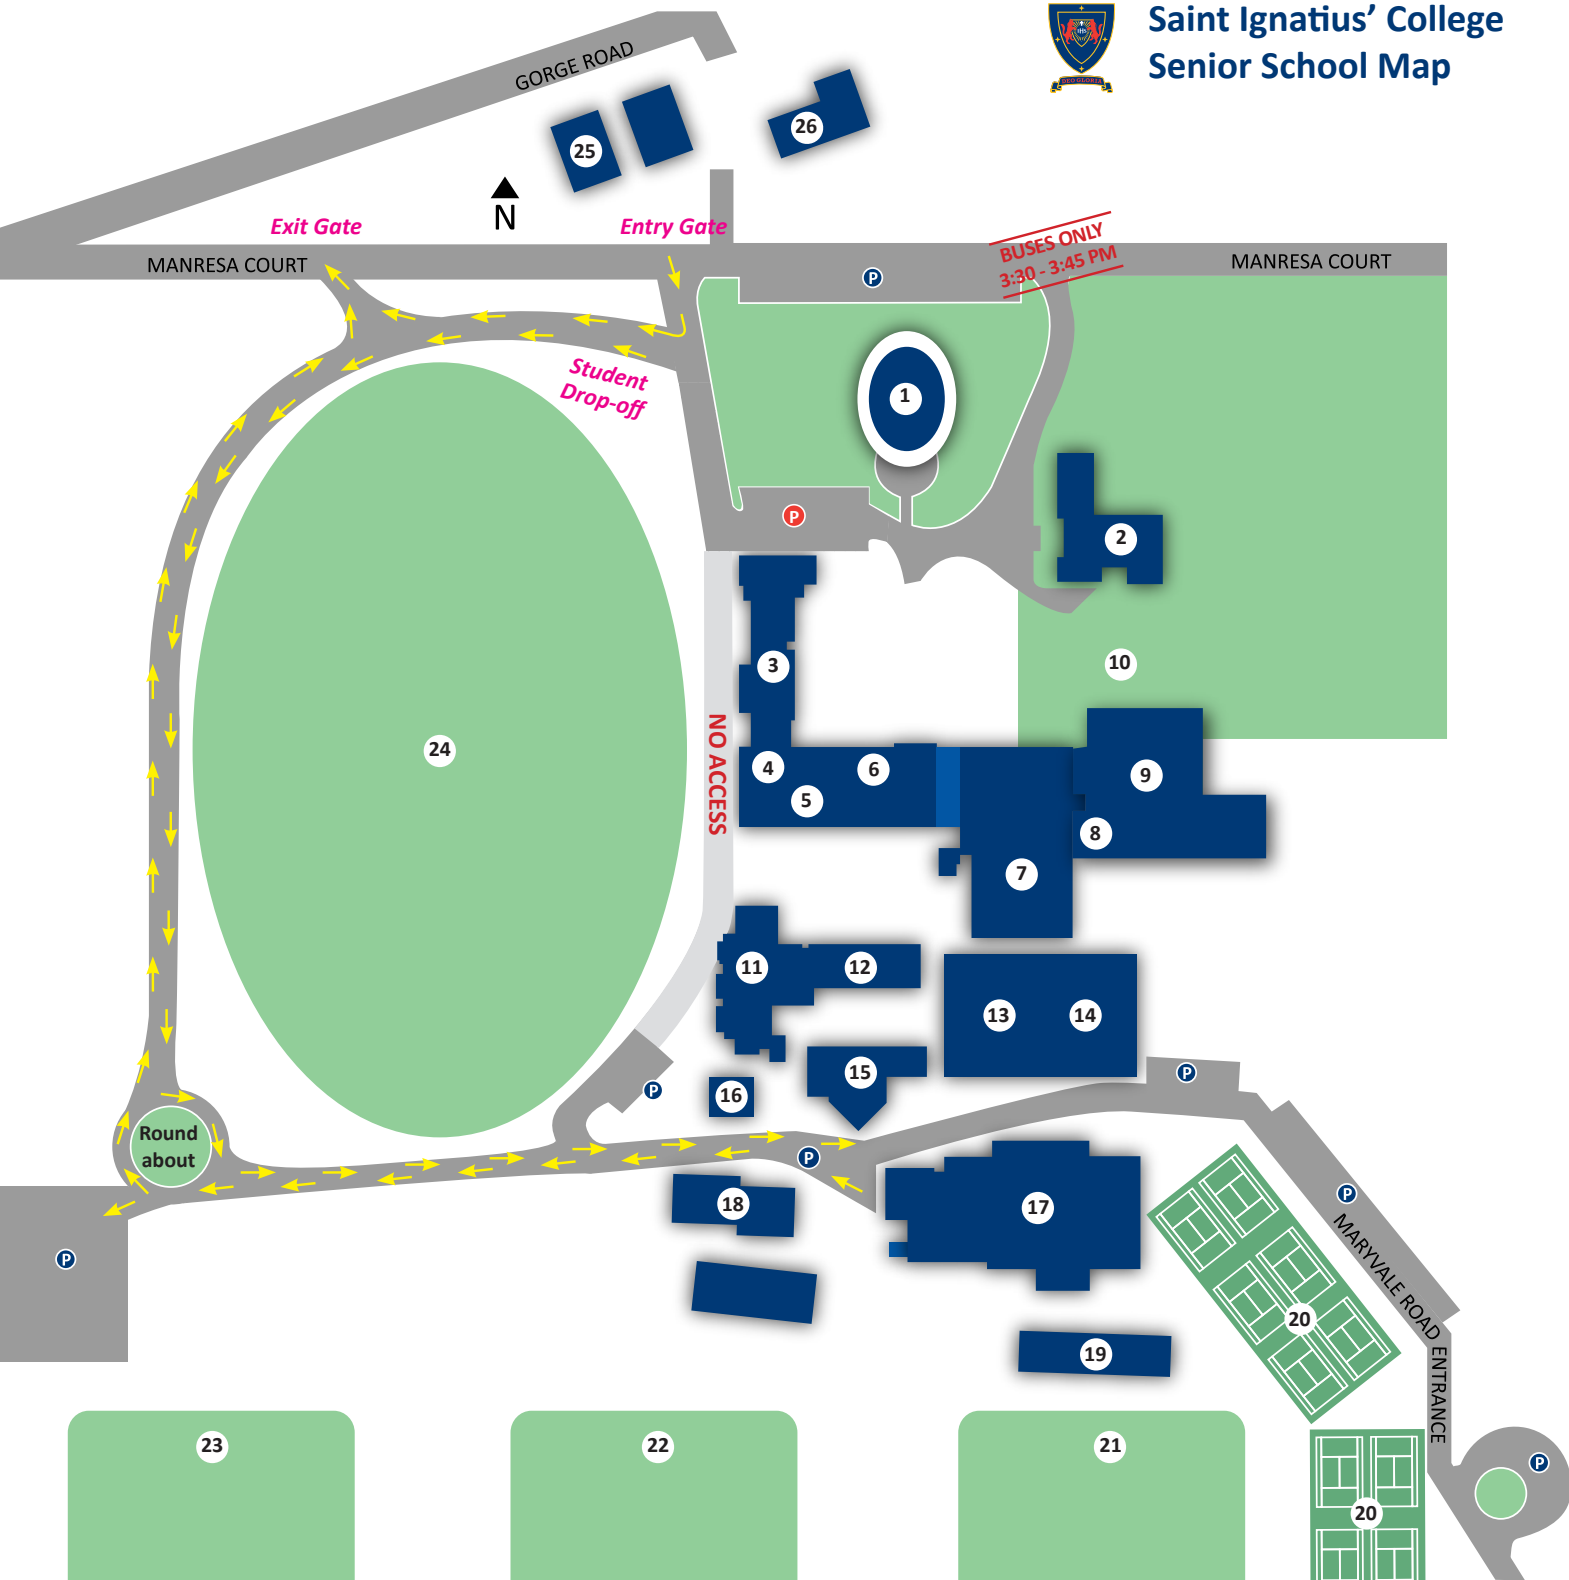

Saint Ignatius' College Senior School Map