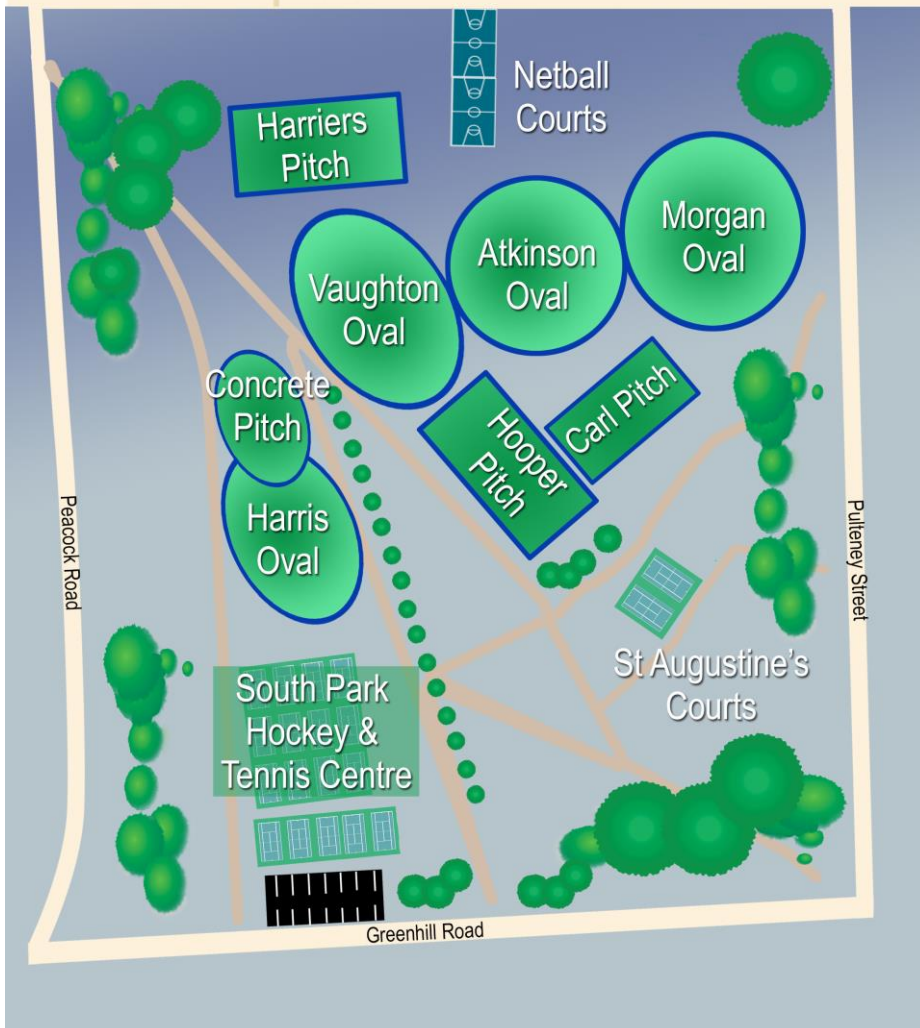

GROUNDS AND VENUES – PULTENEY GRAMMAR SCHOOL