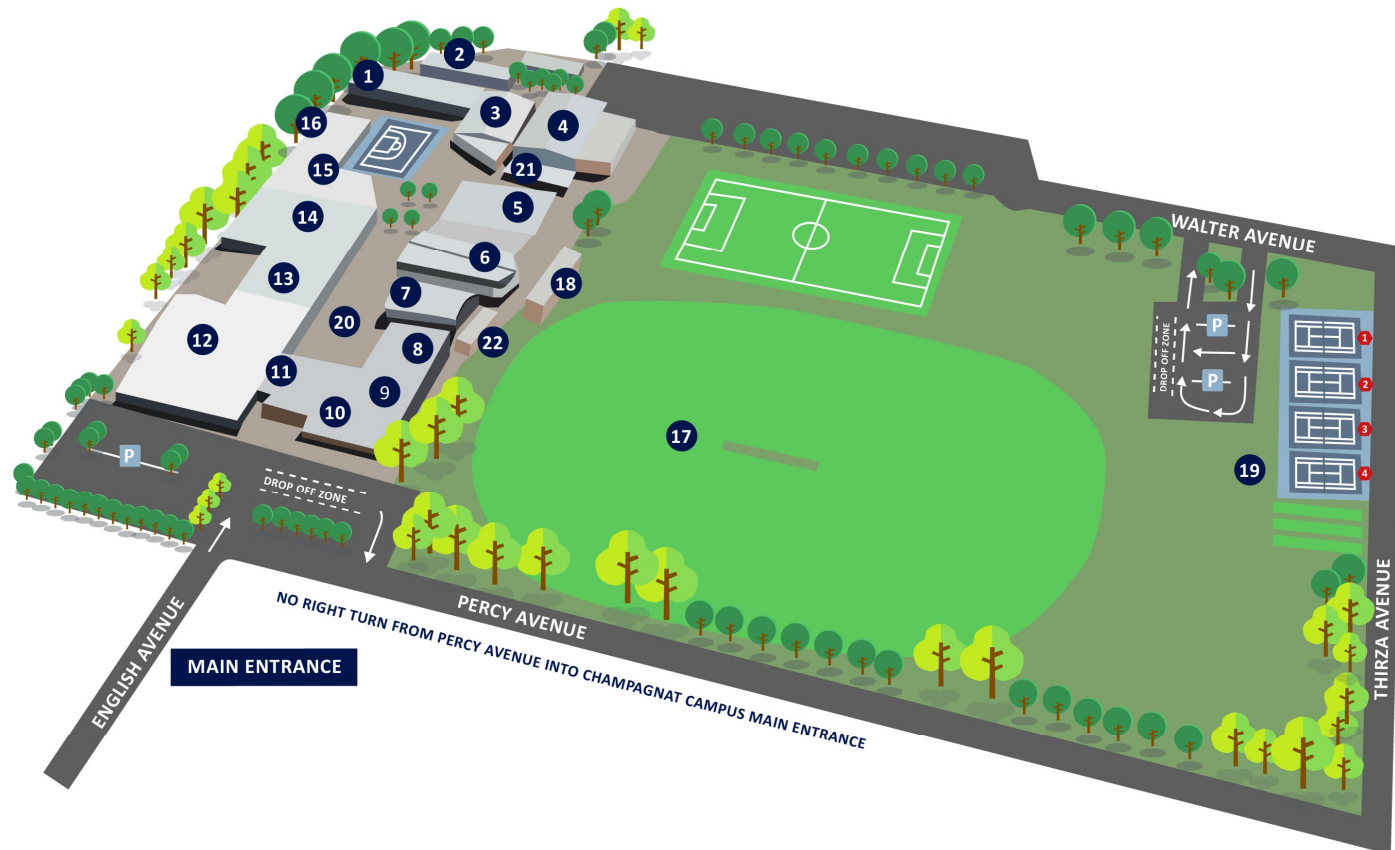

WYNN VALE CRICKET OVAL

Friendship Drive off Wynn Vale Drive

Wynn Vale

PRINCE ALFRED COLLEGE

1. Boarding House
2. Early Learning Centre
3. College Shop
4. Property Services
5. Health Centre
6. 17 Flinders St
7. St. Jacques (Headmaster's Residence)
8. Erik Freak Memorial Chapel
9. John Dunning Sports Centre
10. Preparatory School Library
11. Preparatory School Office
12. Prince Philip Theatre
13. Headmaster's Office
14. Main Reception
15. Front Oval
16. Professional Development Centre
17. Student Services
18. ANZAC Hall/Piper Pavilion
19. Dining Hall
20. Frederic Chapple Library
21. Back Oval
22. McBride Room
23. RED Centre/Kent Town Swim
24. Supergrasse Hockey/Tennis Courts

PRINCE ALFRED COLLEGE HOME GROUNDS - SOCCER

Corner of Sir Donald Bradman Drive & West Tce
(next to Adelaide High School)

4 pitches

GROUNDS AND VENUES – PULTENEY GRAMMAR SCHOOL

CHAMPAGNAT CAMPUS

- 1 Br Nello Visual Arts Centre
- 2 Maintenance Office
- 3 Technology Centre
- 4 Marist Hall (Gym)
- 5 Champagnat Library
- 6 Rivat Science Centre
- 7 Stigwood Music Centre
- 8 Kavanagh Room
- 9 Staff Centre
- 10 Front Office
- 11 Health Care & Student Services
- 12 Marymount

- 13 Middle School
- 14 L'Hermitage
- 15 Good Samaritan Centre
- 16 La Valla Food Tech Centre
- 17 Main Oval (Cricket/Football/Soccer)
- 18 Hearts Village
- 19 Tennis Courts
- 20 The Quad
- 21 Canteen
- 22 PE Office
- P Parking Spaces