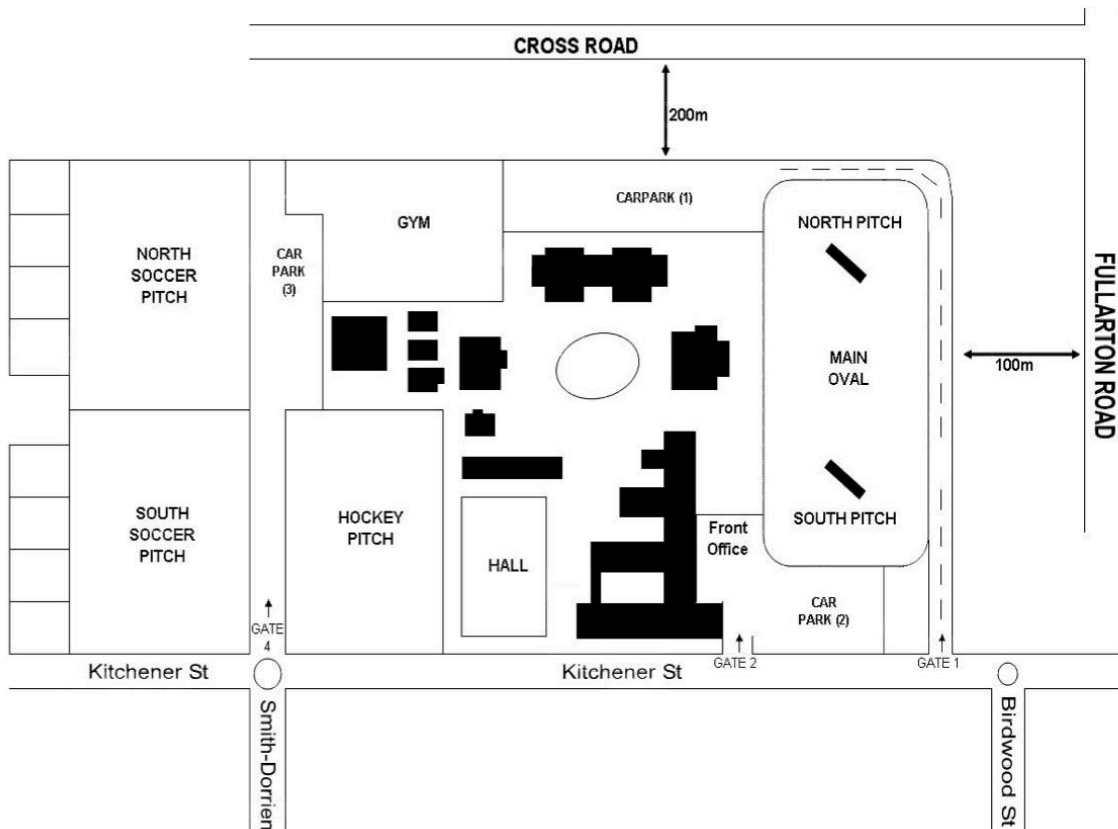

UNLEY HIGH 'LIFE-BE-IT-IT'

Please note that due to the construction of the new gym Scotch is hiring Unley High School/Life-Be-In-It courts for games.

Due to other bookings games will need to take place at 4:00pm and 5:00pm.

COVID rules

- All people entering the venue must use the provided QR code or manual sign in sheets upon arrival.
- Masks (covering the mouth and nose) are required when entering the facility and can only be removed when coaching, umpiring or while exercising.
- Due to the density requirement only 1 spectator per participant.