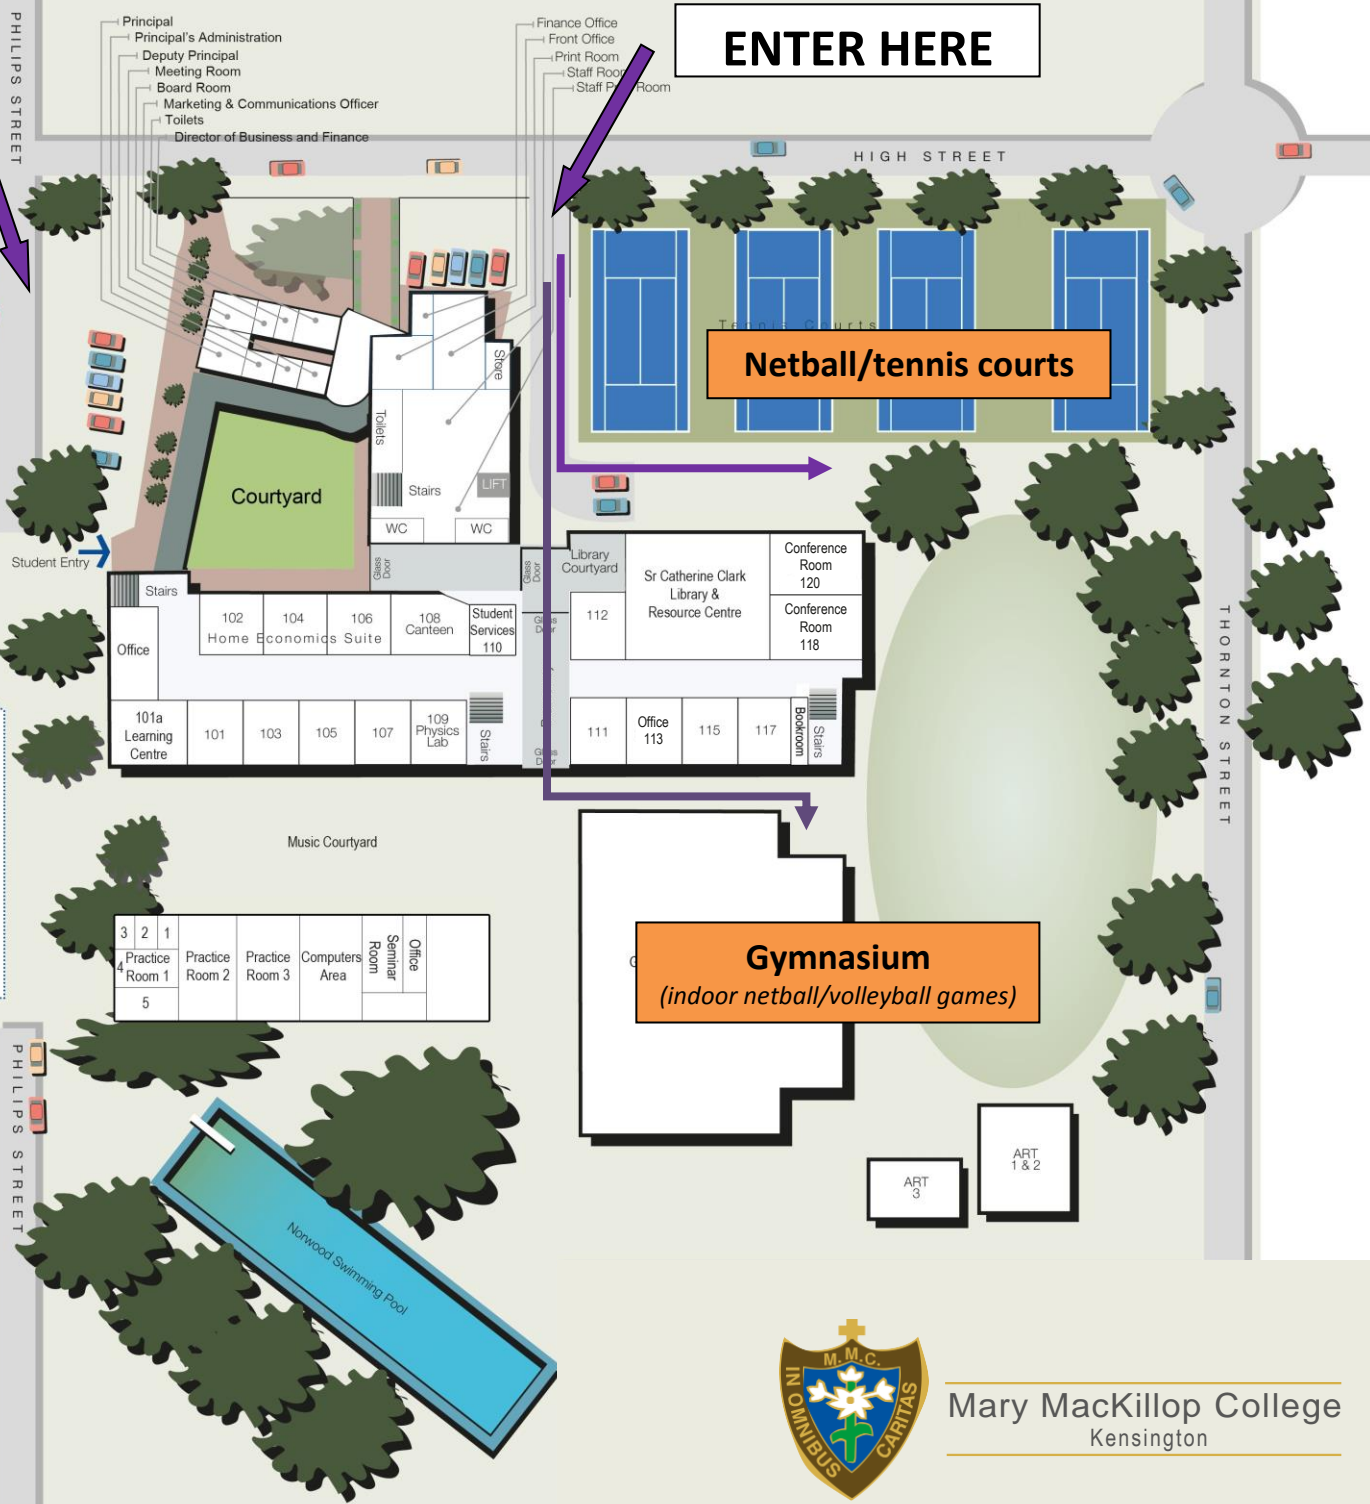

32 MORPHETT ROAD, NOVAR GARDENS

Jack Smith Park (Birkalla Soccer Club)
122 Morphett Road, Novar Gardens

SCHOOL PLAN

10-14 High Street
Kensington

Limited parking
available here

ENTER HERE

**FIRST FLOOR
insert**

Note: not to scale

Mary MacKillop College
Kensington

MERCEDES COLLEGE

Map Directory:

- Strathspey Building1
- Administration2
- Ursula Frayne Chapel3
- St Joseph's Courtyard4
- Peppertrees.....5
- Out of School Hours Care6
- The Grove.....7
- Maria Goretti Garden.....8
- McBride Building.....9
- Pavillion10
- Junior School Courtyard (The Marquee)11
- The Stables12
- Back Road Classrooms13
- Baggot Street Walkway14
- Dalton Building.....15
- Tuck Shop16
- Junior School Hall17
- The Terraces.....18
- The Plaza19
- Carmel Bourke Library and Technology Centre20
- Fitzpatrick Building.....21
- Lift.....22
- The College Shop.....23
- Mercy Chapel and Lecture Theatre24
- Catherine McAuley Office25
- McAuley Science Labs26
- Community Courtyard27
- Gallivan Building (1).....28
- John McDonald Performing Arts Centre29
- Gallivan Building (2).....30
- Gleeson Hall31
- Change Rooms32
- Facilities Office/Deliveries33
- ICT Help Desk34
- Toilets
- Disabled Toilets