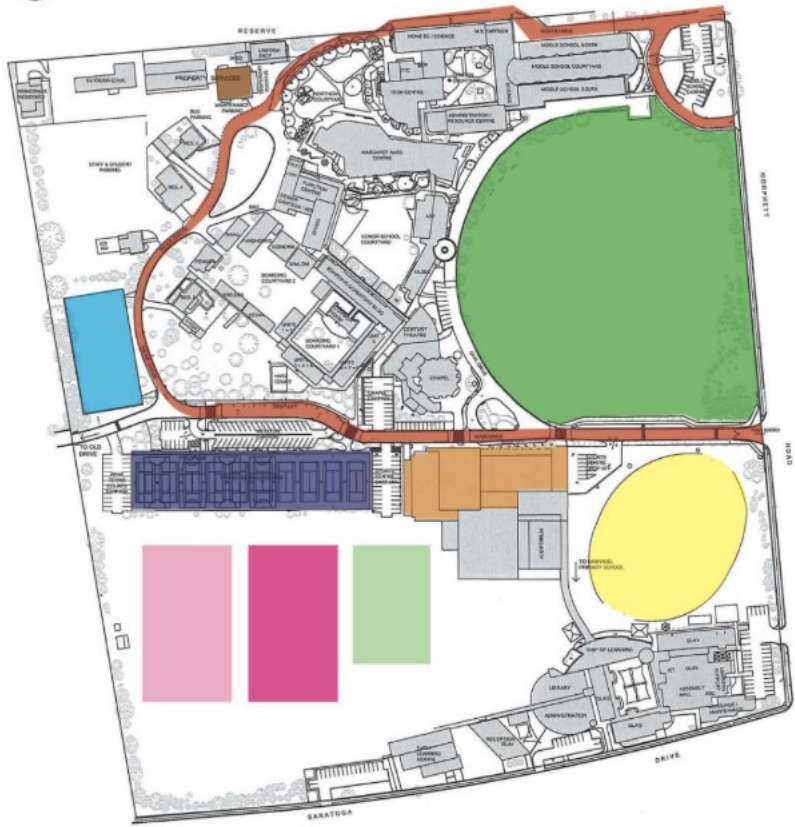

SPECTATOR SEATING INSIDE GYM AROUND PERIMETER OF COURT OR UPSTAIRS
NO SPECTATORS INSIDE THE NETBALL COURT AREA – ONLY COACHES, PLAYERS AND ASSOCIATED SCHOOL STAFF

SPORT DETAILS - BASKETBALL			
MIDDLE D2 BASKETBALL	v NAZARETH	8.30am	New Gym
SPORT DETAILS - SOCCER			
OPEN B SOCCER	v SACRED HEART	8.15am	PITCH 1

Yellow highlight denotes change from original programming

GLEESON COLLEGE

CO-CURRICULAR SPORT - MAP & FIXTURE

- Tennis Courts (11-14)
- Sports Centre Complex
- Meier Oval (*Football*)
- Tennis Courts (1-10)
- ICOSA Oval (*Football*)
- Morphett Field 1 (*Soccer*)
- Morphett Field 2 (*Soccer*)
- Driveway
- Table Tennis Centre
- Saratoga Oval (*Soccer*)