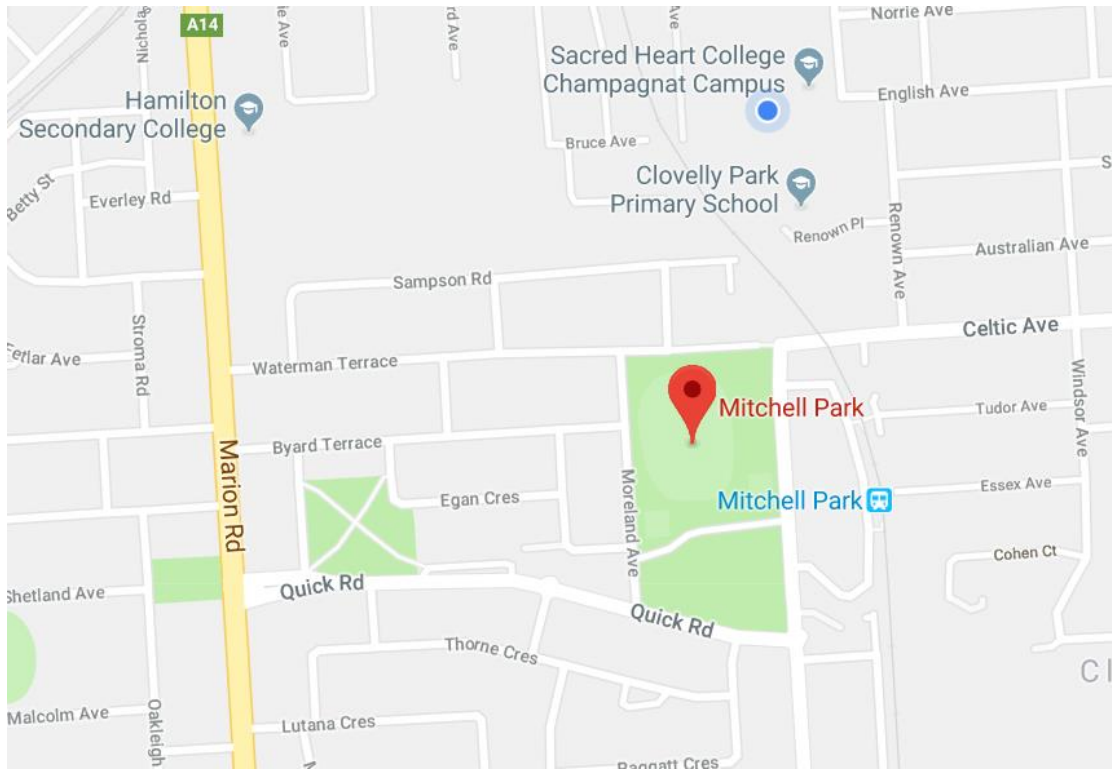

Mitchell Park Oval

Bradley Grove, Mitchell Park