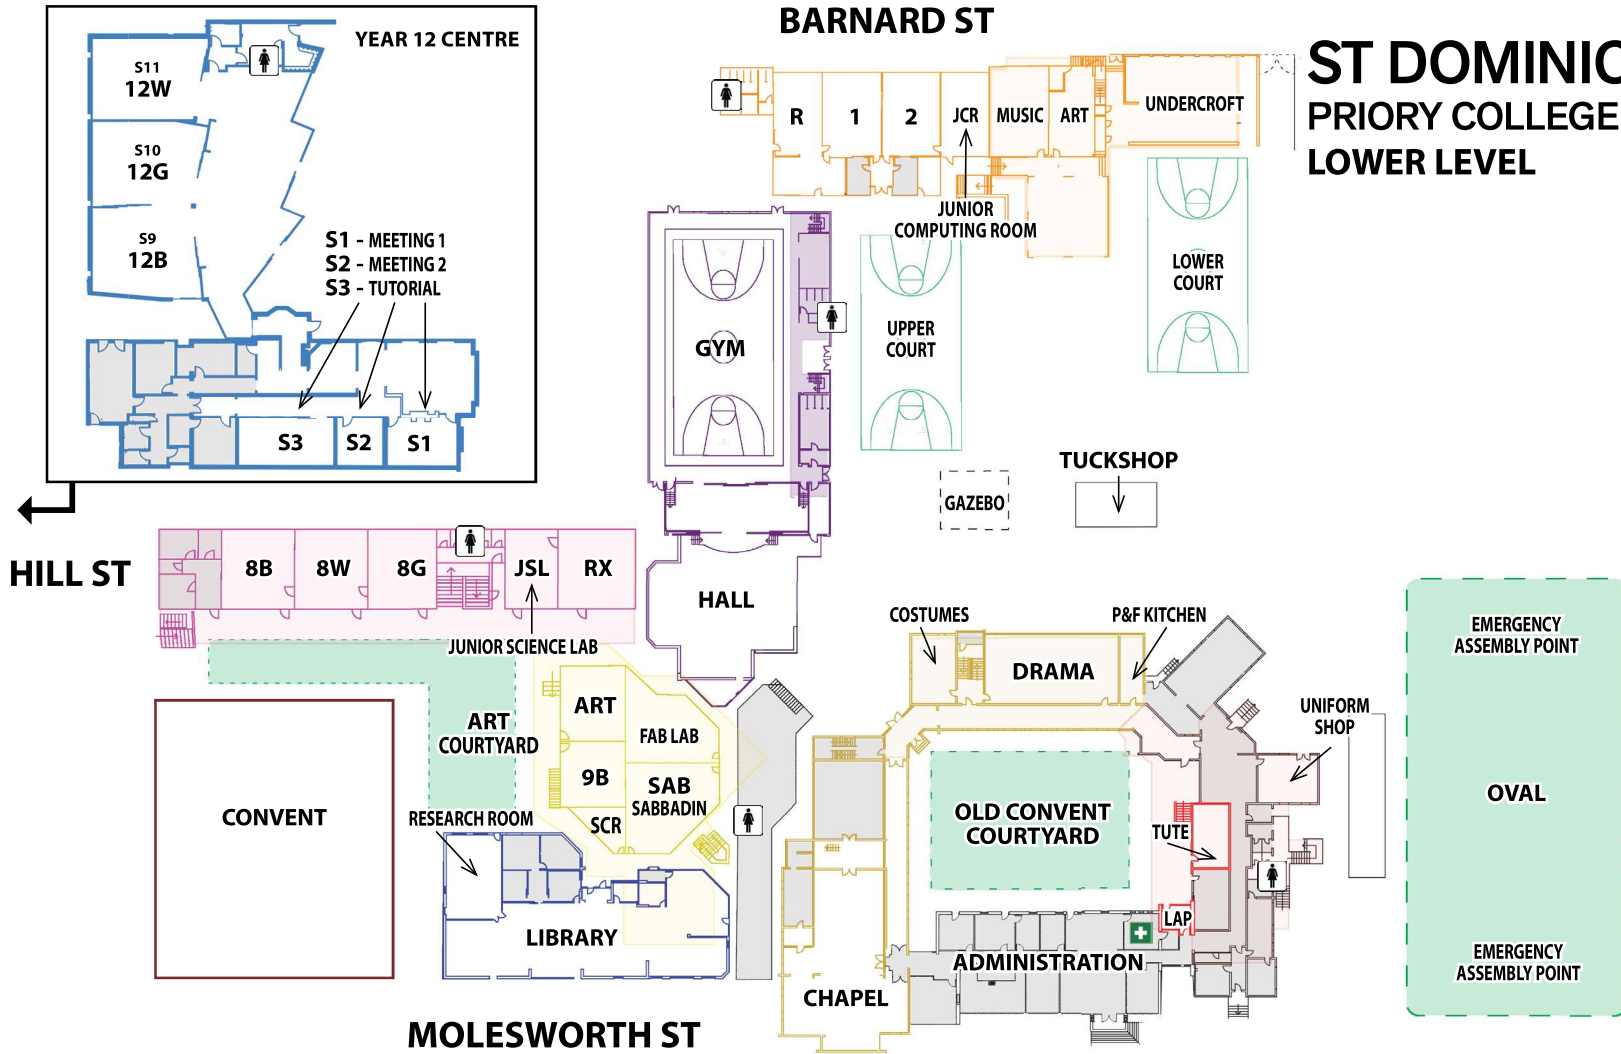

ST DOMINIC'S PRIORY COLLEGE LOWER LEVEL