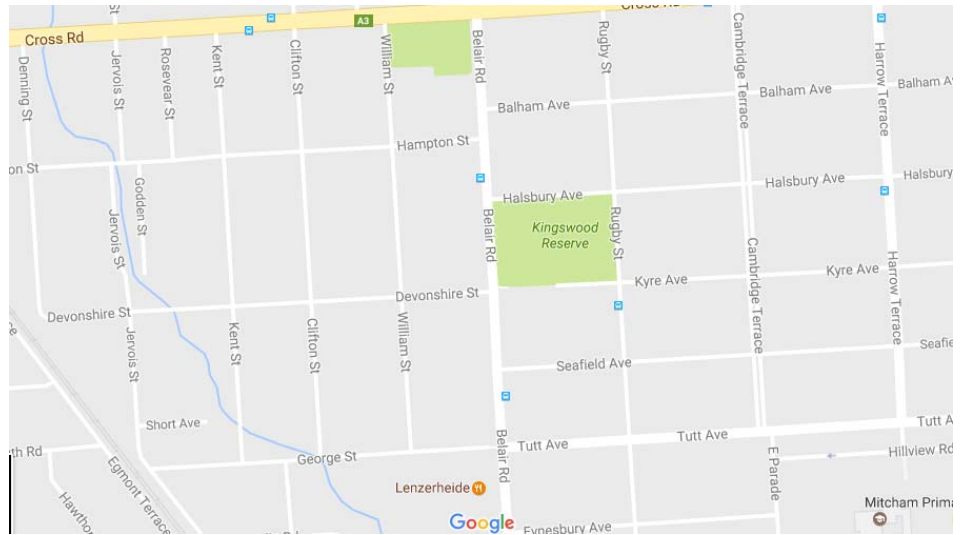

Waite Oval

Soccer

Kingwood Oval

Football

Mercedes College

(Gleeson Hall)

Basketball

Table Tennis