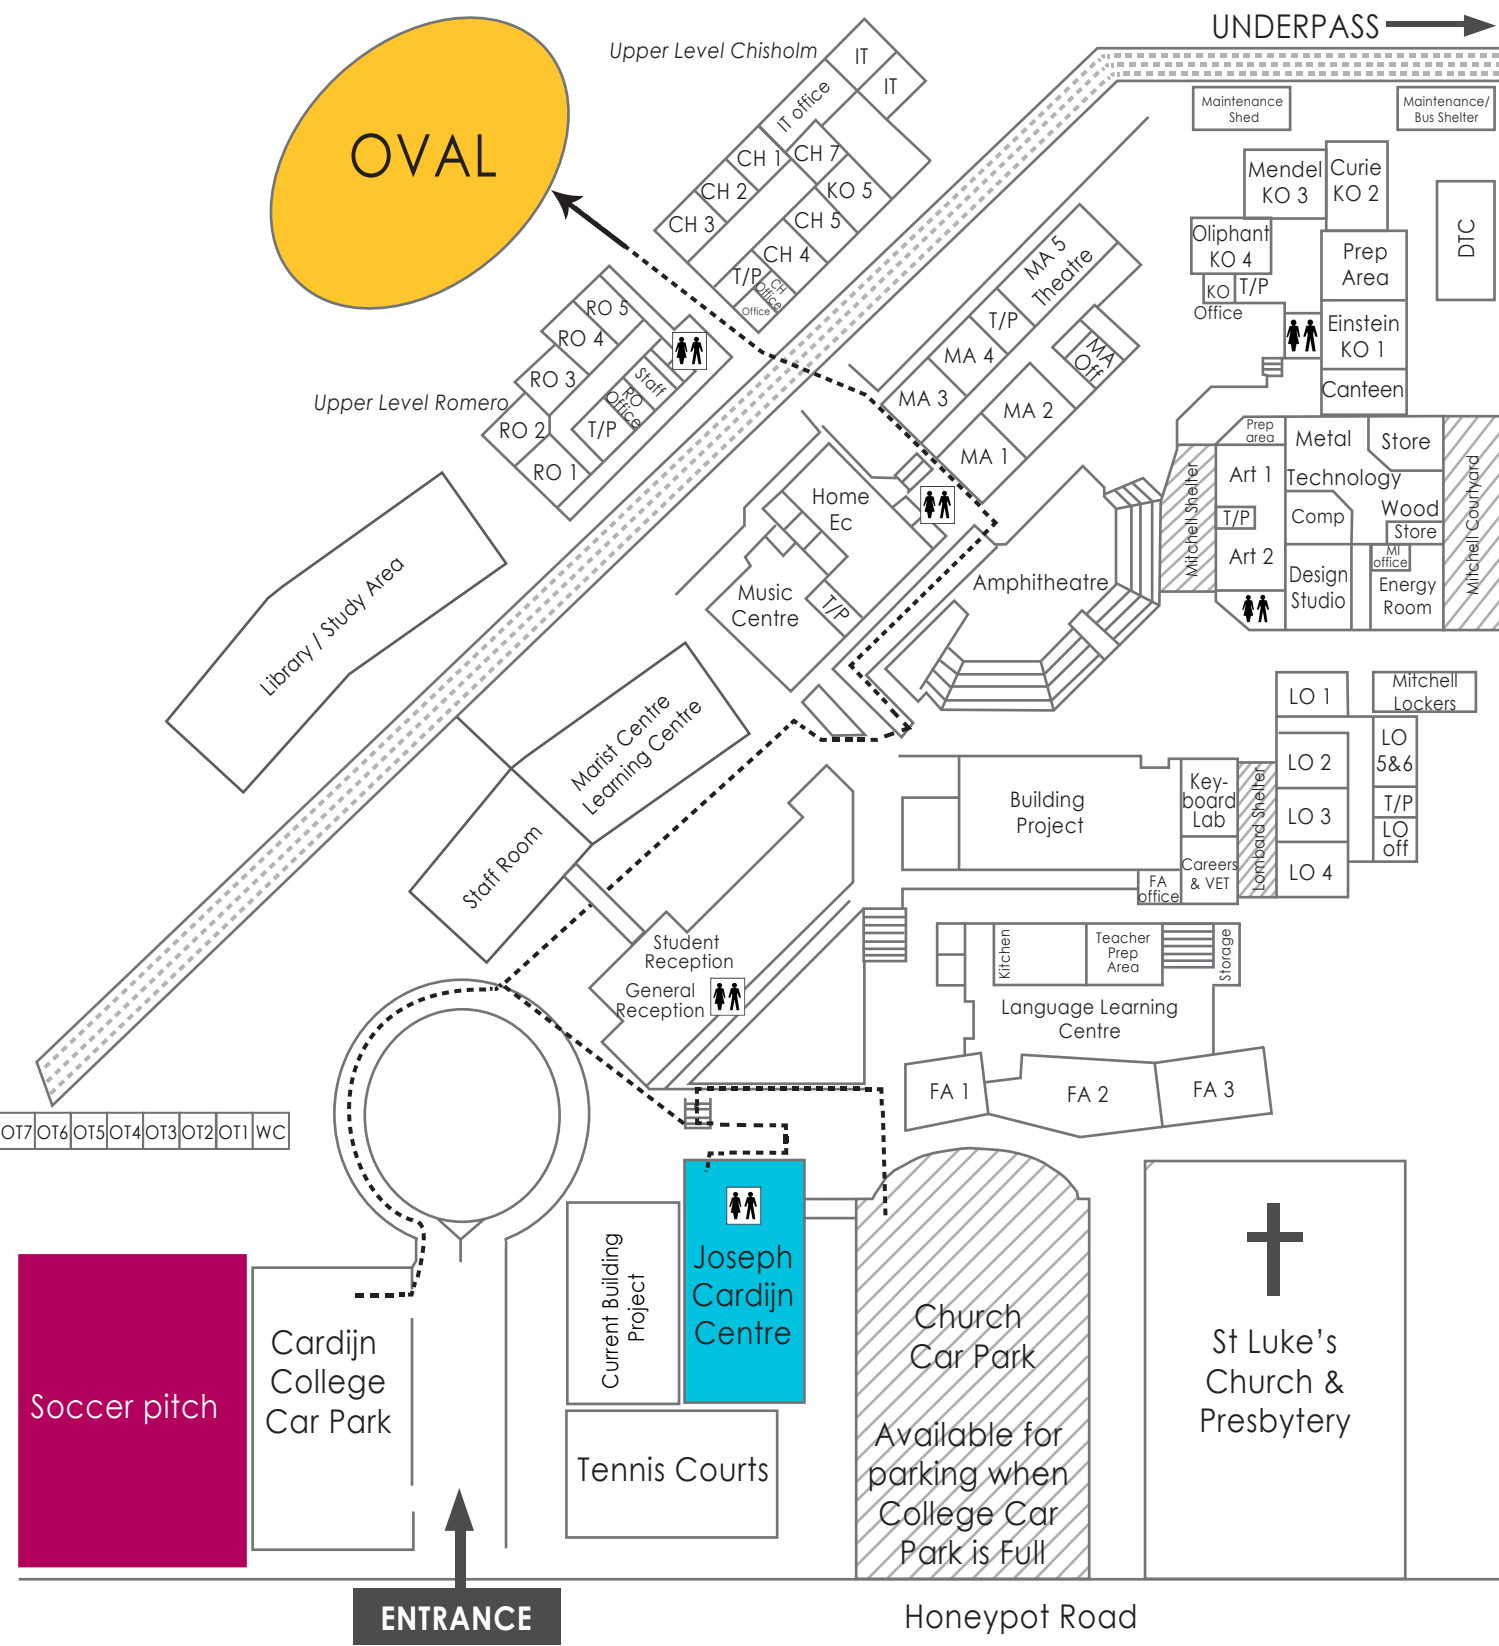

One way entry to the college grounds from Little Street only.

NO ENTRY FROM HERE!!

Key

Male & Female Toilets

Joseph Cardijn Centre

Soccer Pitch

Oval

CHRISTIAN BROTHERS COLLEGE