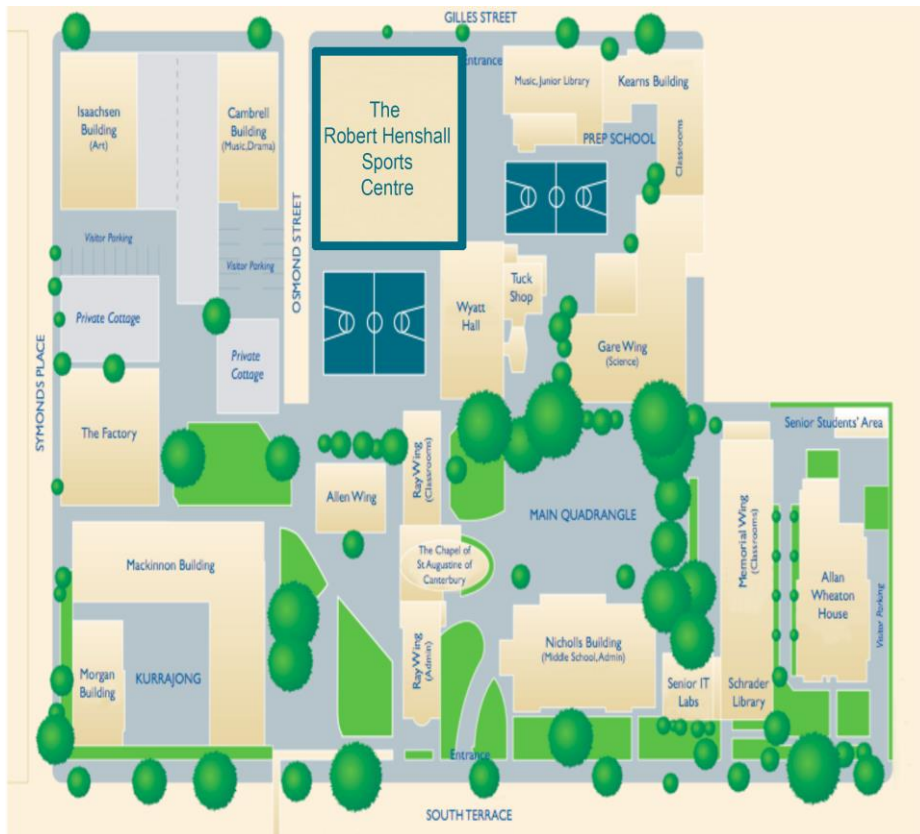

GROUNDS AND VENUES – PULTENEY GRAMMAR SCHOOL