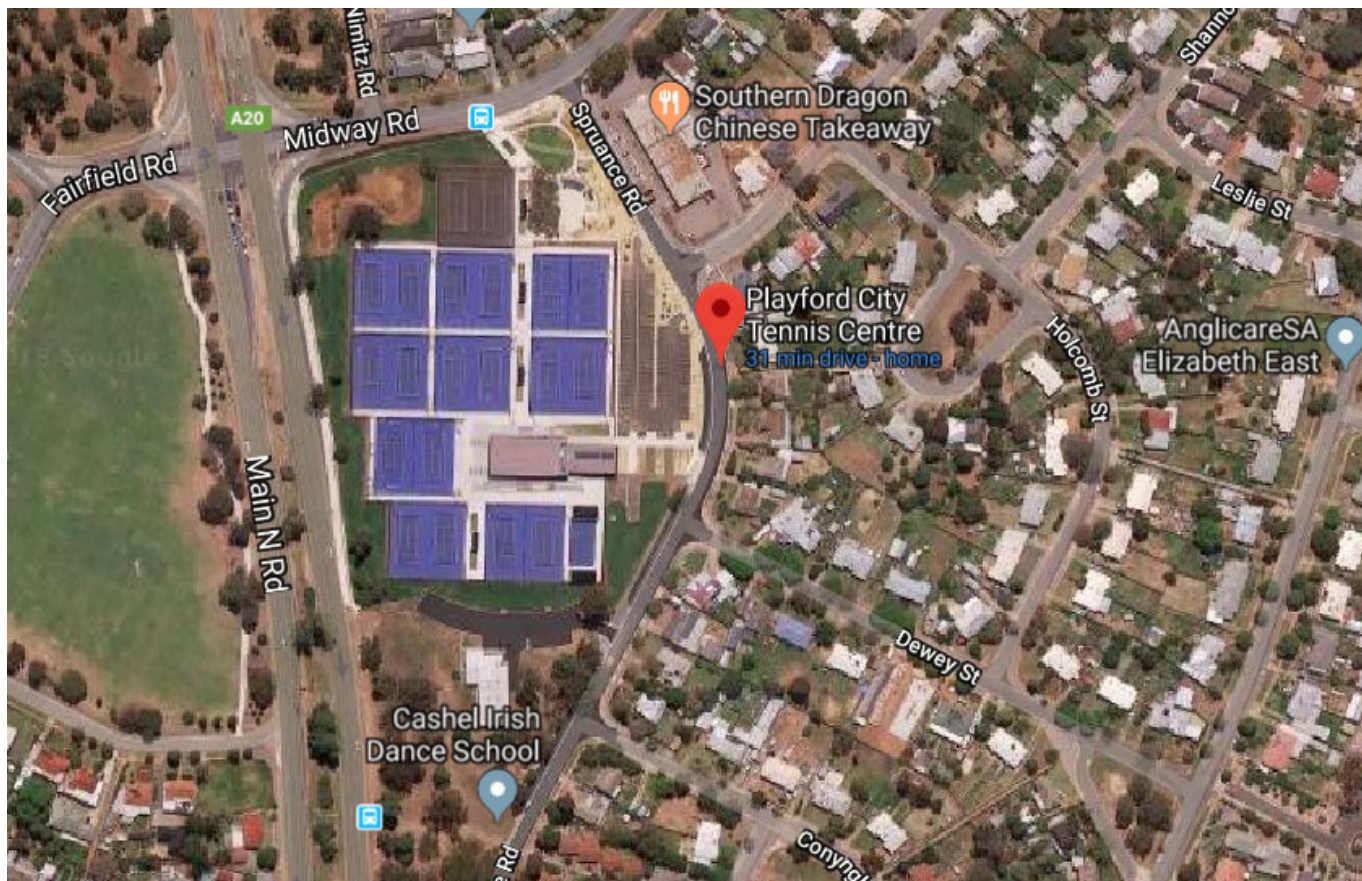

Trinity Drive A1 tennis – Playford City Tennis Centre, 50 Spruance Rd, Elizabeth East