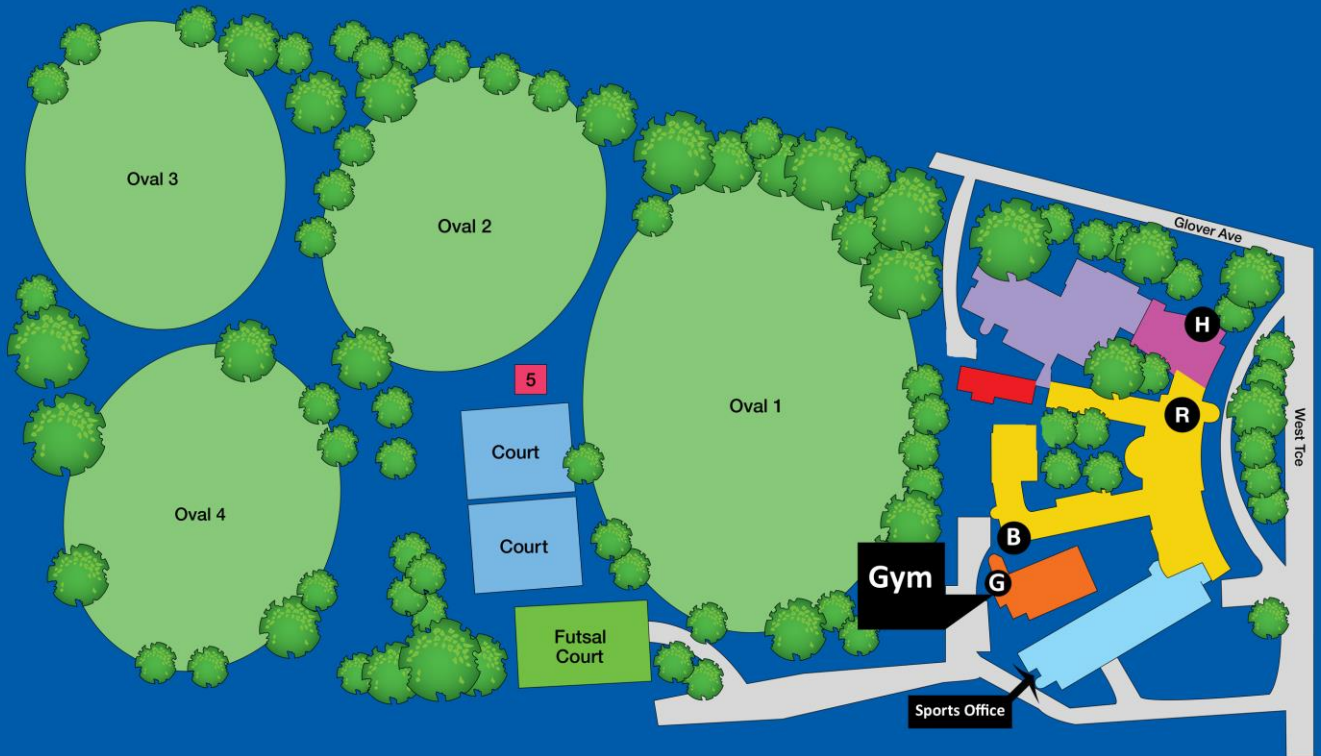

Department for Education and
Child Development T/A
South Australian Government Schools
CRICOS Provider Number 00018A

ADELAIDE HIGH SCHOOL

- H School Hall
- R Reception
- B Boys' Changeroom
- G Girls' Changeroom