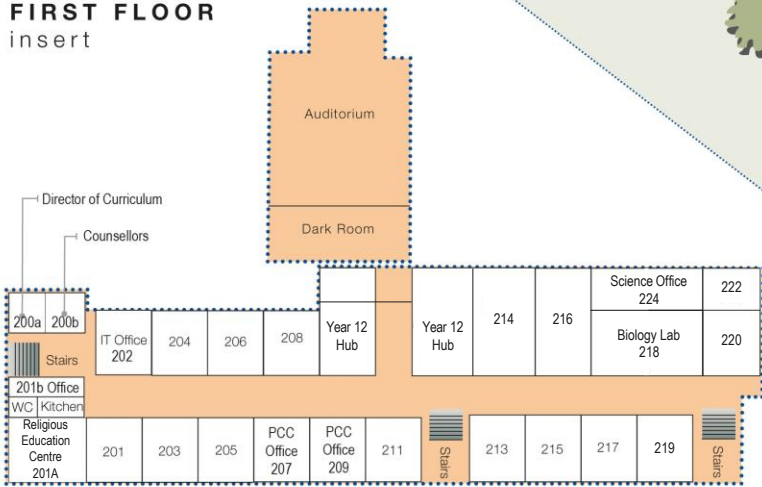

32 MORPHETT ROAD, NOVAR GARDENS

Jack Smith Park (Birkalla Soccer Club)
122 Morphett Road, Novar Gardens

SCHOOL PLAN

10-14 High Street
Kensington

Limited parking
available here

ENTER HERE

**FIRST FLOOR
insert**