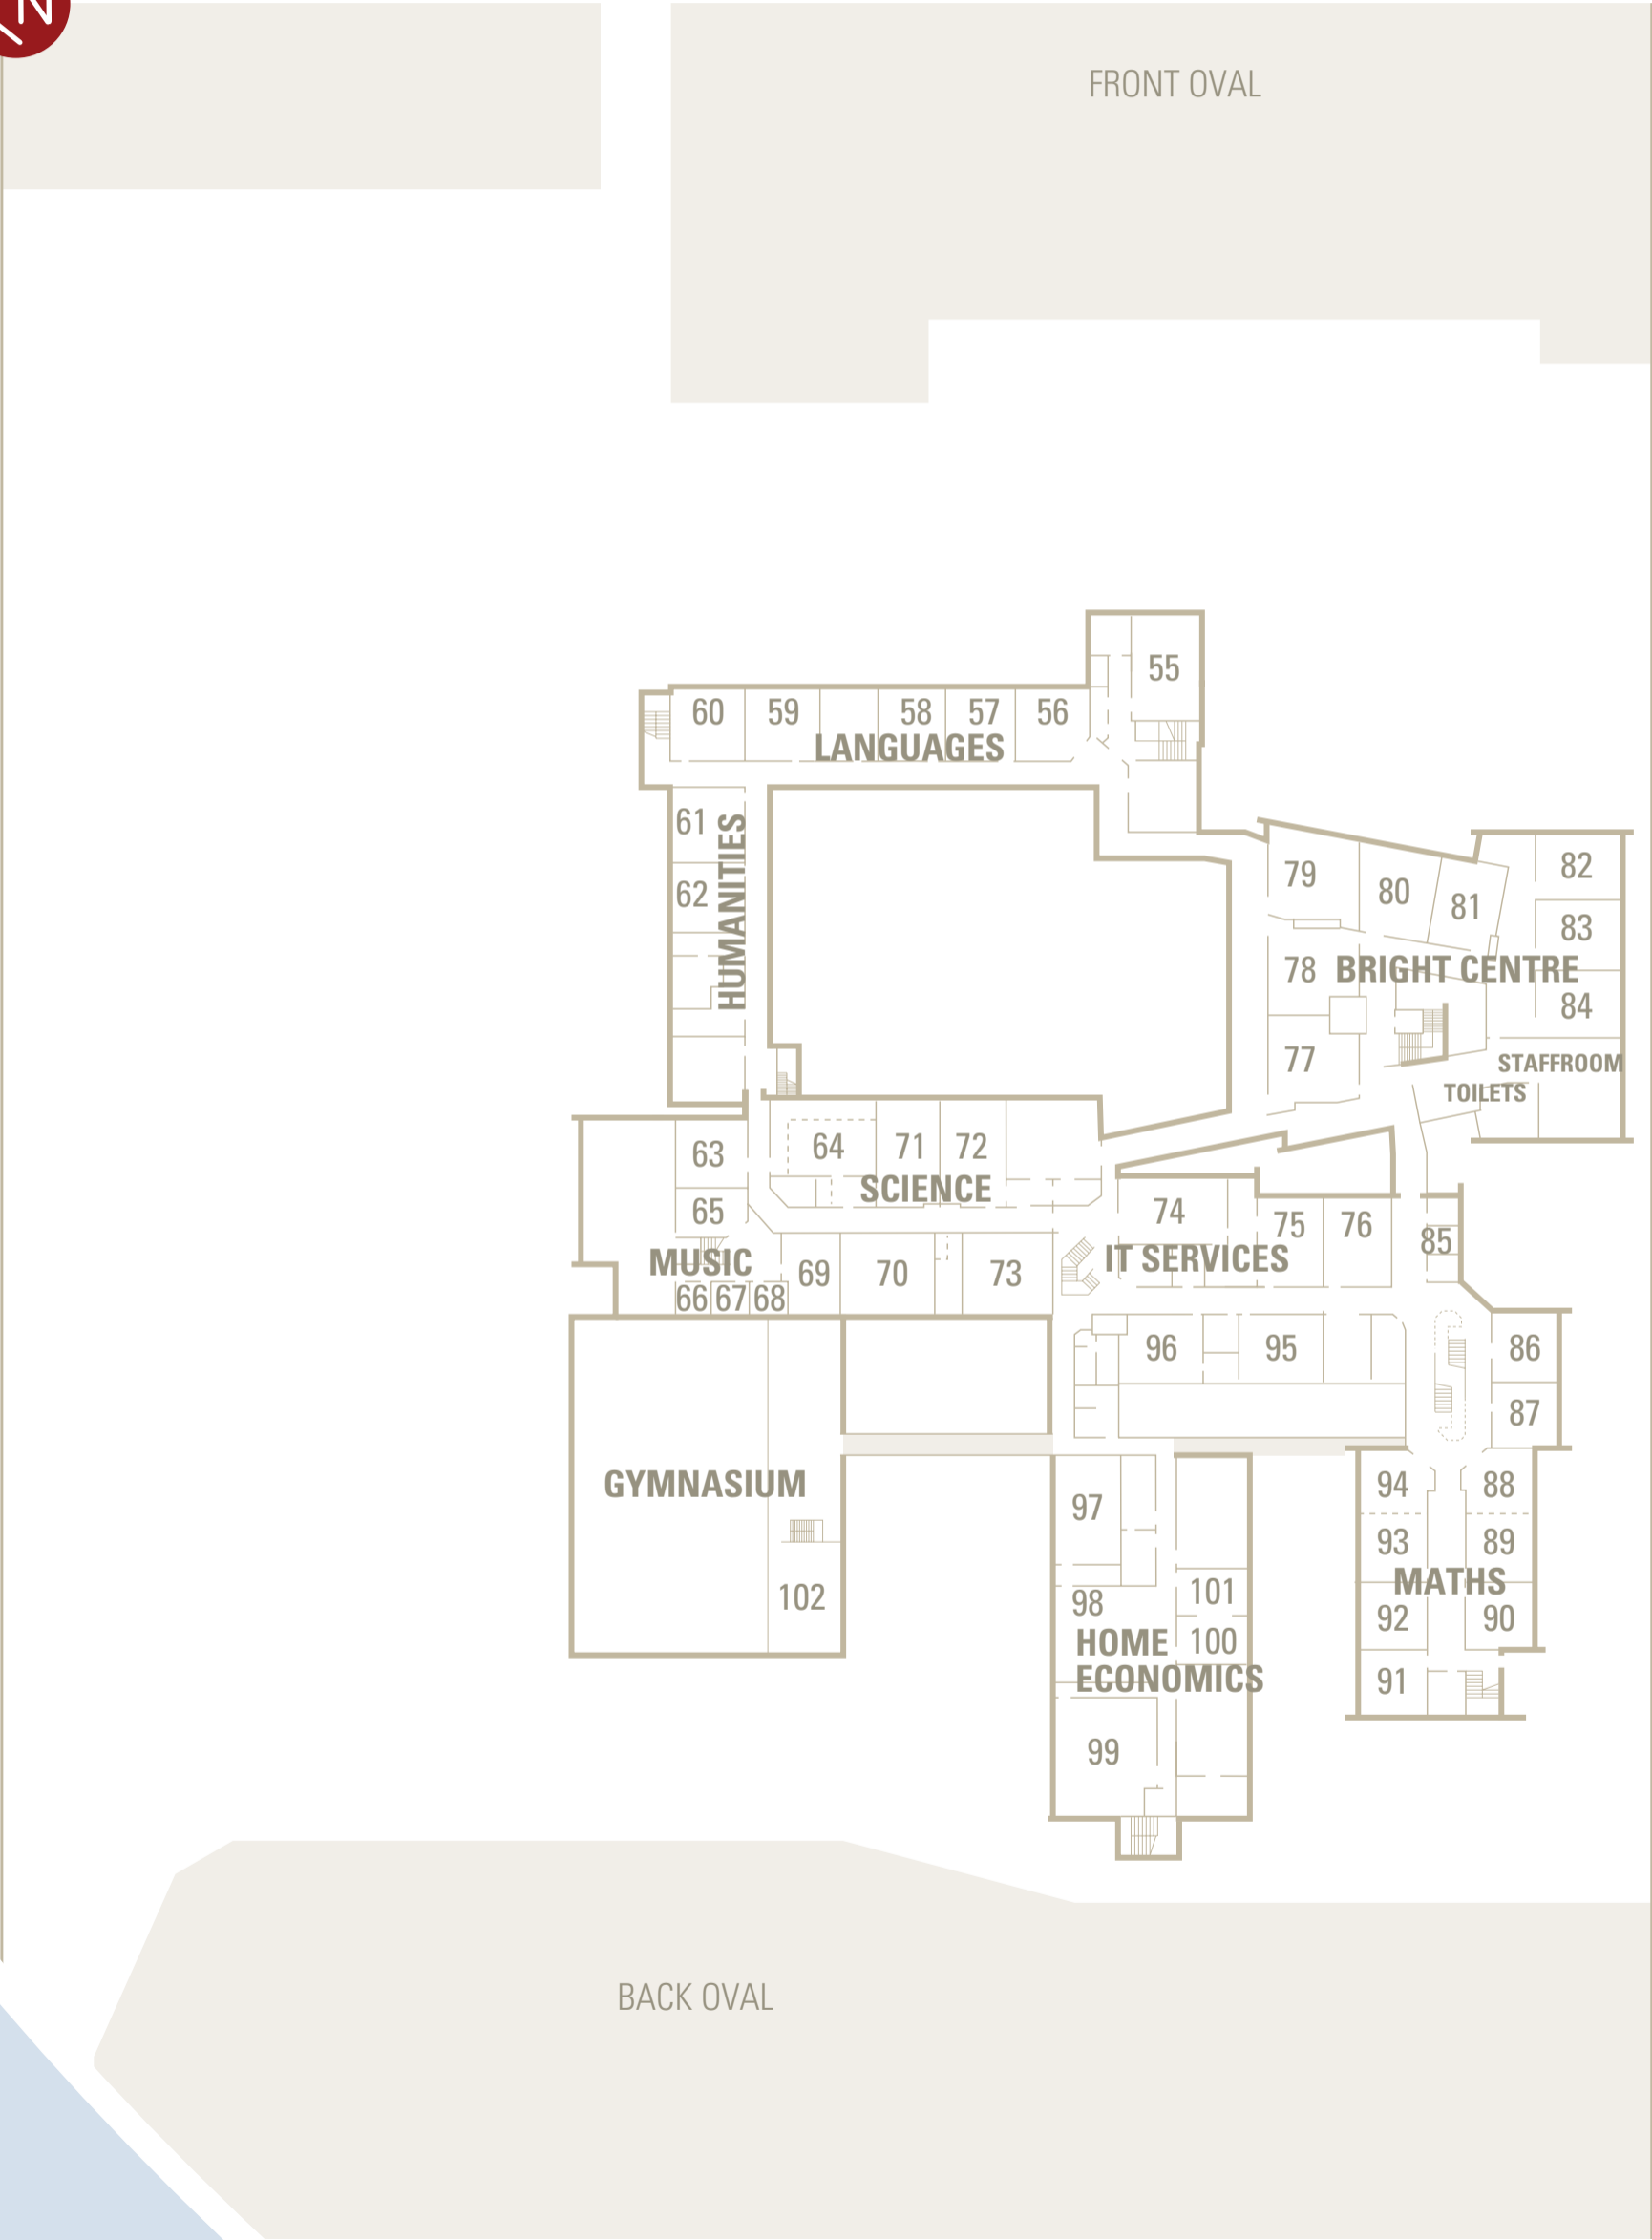

GROUND FLOOR SITE PLAN

(Rooms 1-54)

ILFRACOMBE AVENUE

FIRST FLOOR SITE PLAN

(Rooms 55-102)

ILFRACOMBE AVENUE

- 1 MAIN GATE #2
- 2 CONVENT
- 3 AQUINAS
- 4 AQUINAS GATE #1
- 5 NOTRE DAME
- 6 MONICA FARRELLY ATRIUM
- 7 CHAPEL
- 8 O'MARA
- 9 CANTEEN
- 10 SIENA
- 11 ST DOMINIC'S
- 12 THÉRÈSE SWEENEY MUSIC CENTRE
- 13 CAFE CRUMBS
- 14 ST. DOMINIC'S HALL
- 15 MAINTENANCE OFFICE
- 16 FRA ANGELICO ARTS CENTRE
- 17 CALERUEGA GYMNASIUM
- 18 LITTLE ST GATE #5
- 19 MORRIS ST GATE #4
- YOU ARE HERE