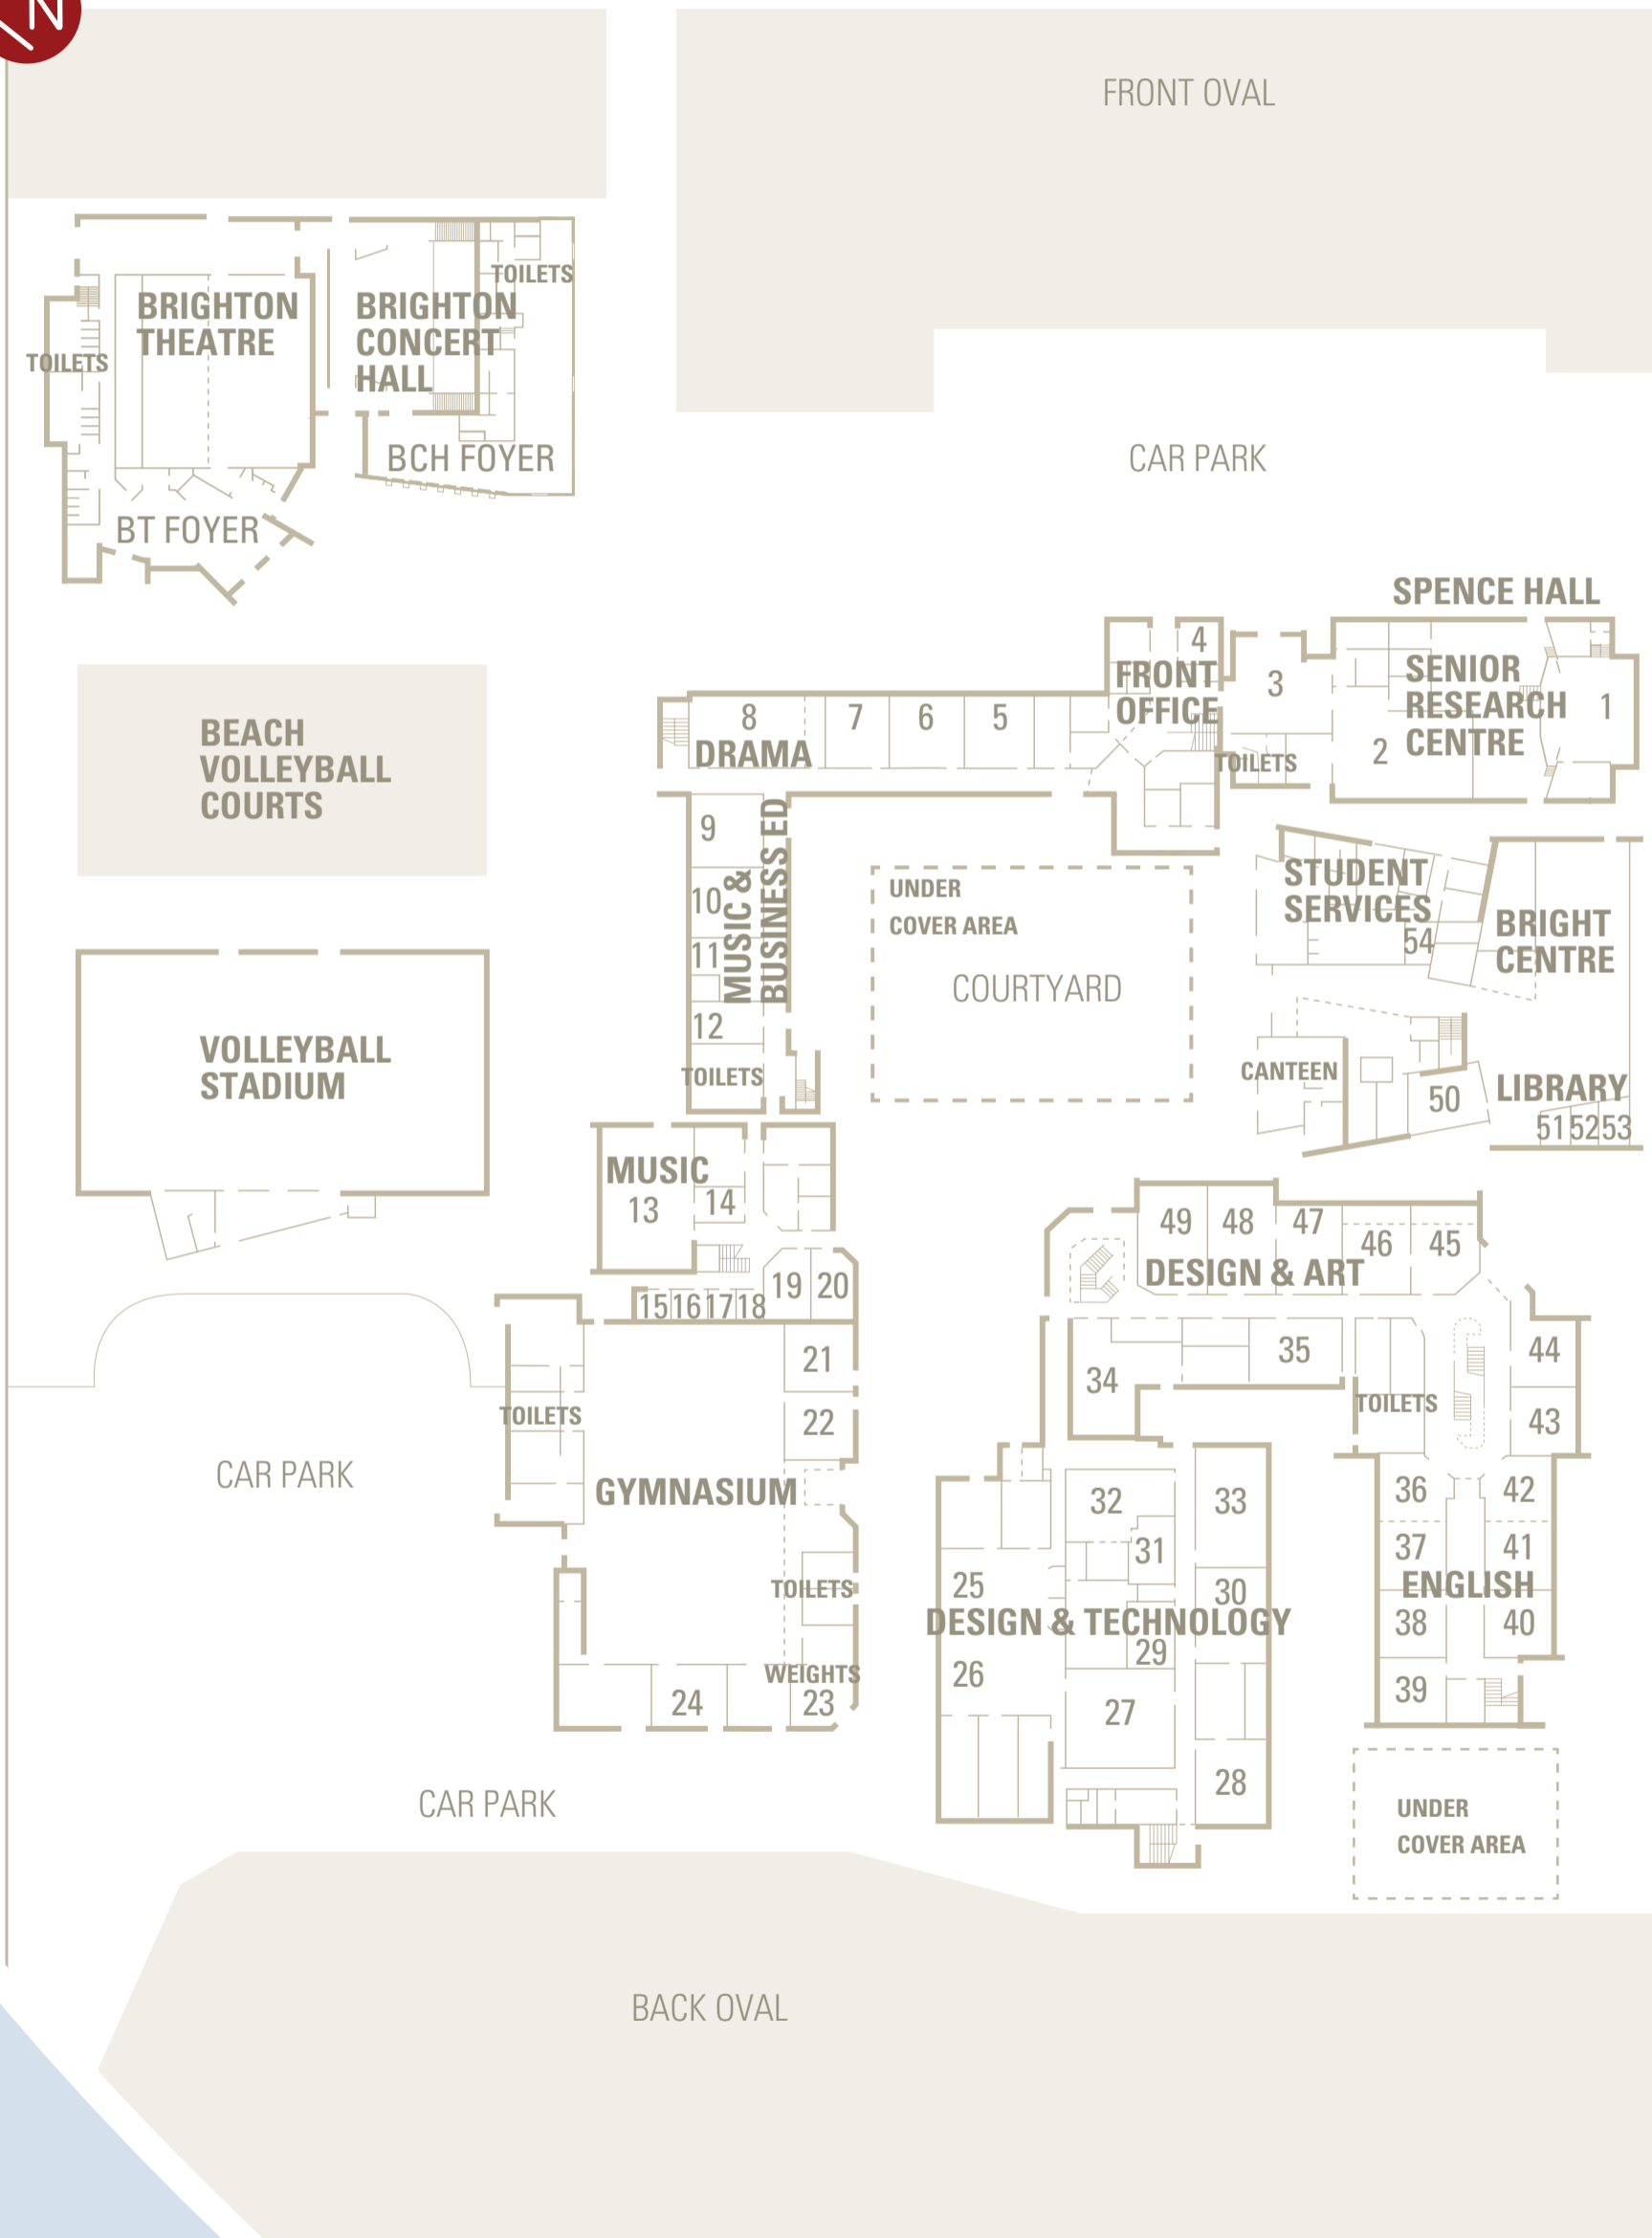

GROUND FLOOR SITE PLAN

(Rooms 1-54)

ILFRACOMBE AVENUE

FIRST FLOOR SITE PLAN

(Rooms 55-102)

ILFRACOMBE AVENUE

- 1 MAIN GATE #2
- 2 CONVENT
- 3 AQUINAS
- 4 AQUINAS GATE #1
- 5 NOTRE DAME
- 6 MONICA FARRELLY ATRIUM
- 7 CHAPEL
- 8 O'MARA
- 9 CANTEEN
- 10 SIENA
- 11 ST DOMINIC'S
- 12 THÉRÈSE SWEENEY MUSIC CENTRE
- 13 CAFE CRUMBS
- 14 ST. DOMINIC'S HALL
- 15 MAINTENANCE OFFICE
- 16 FRA ANGELICO ARTS CENTRE
- 17 CALERUEGA GYMNASIUM
- 18 LITTLE ST GATE #5
- 19 MORRIS ST GATE #4
- YOU ARE HERE