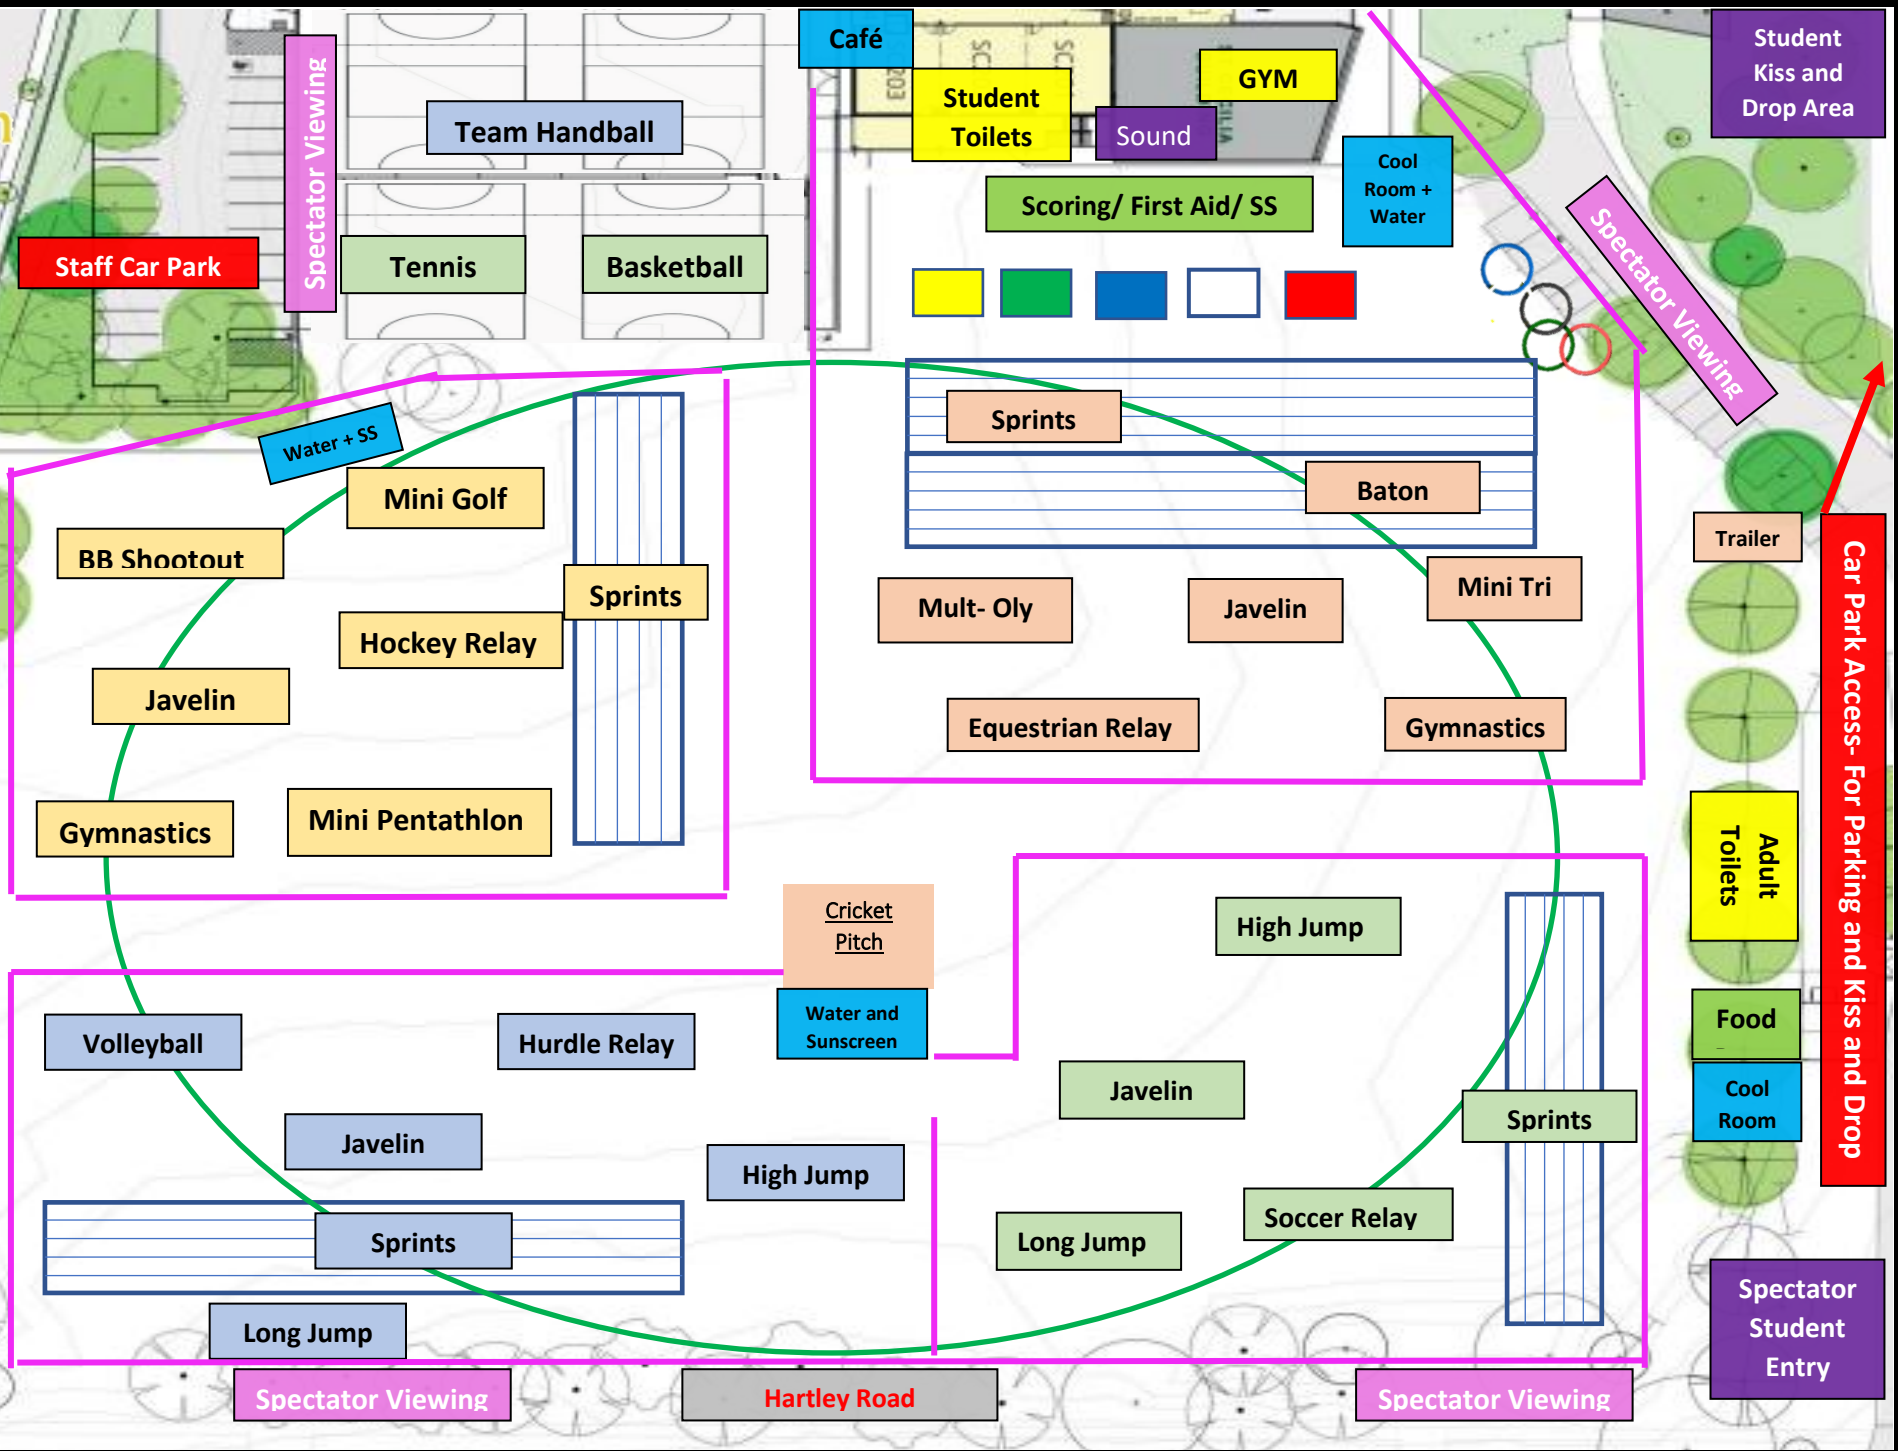

Holbrooks Road

- Reception
- Year 1/2
- Y3-4 Area
- Y5-6 Area

Car Park Access-For Parking and Kiss and Drop